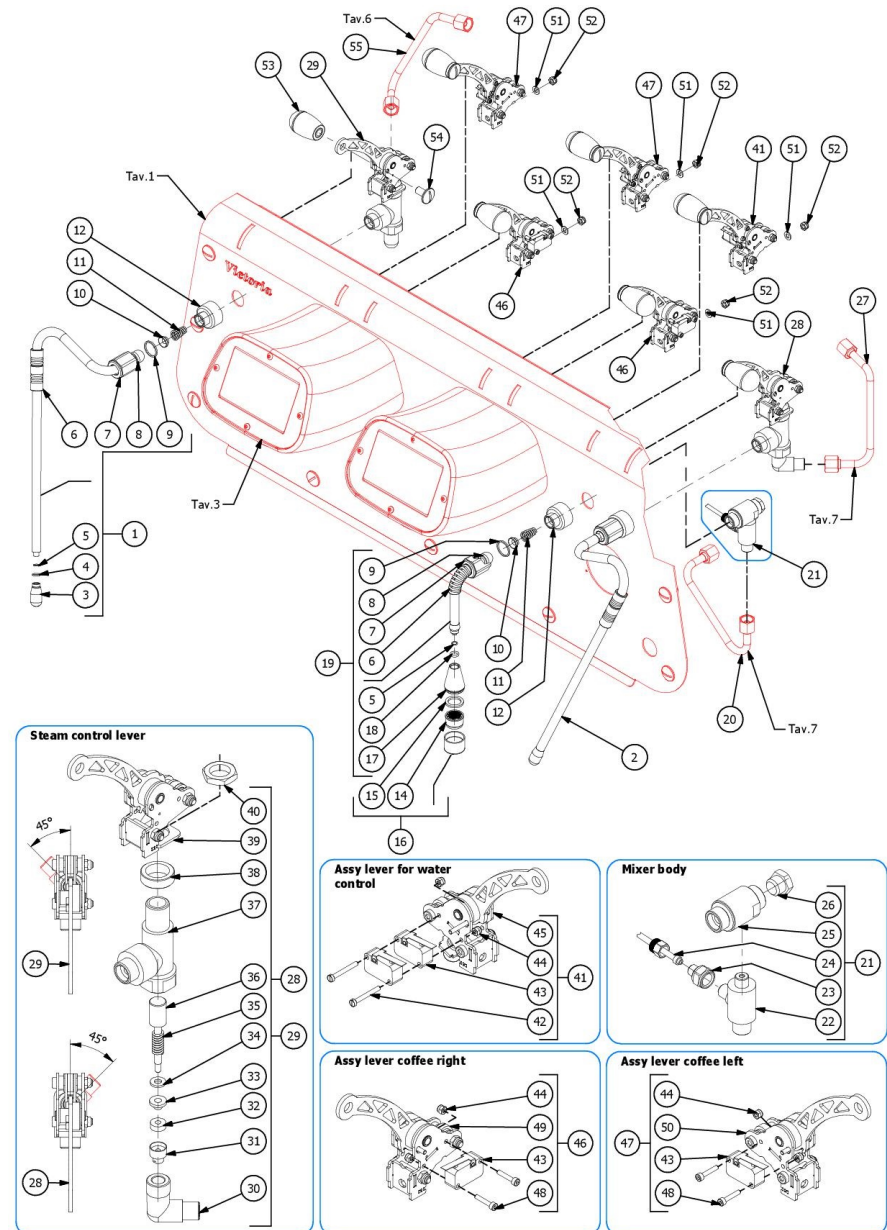

TABLE 10  
VICTORIA

TABLE 10  
VICTORIA

POS	CODE	DESCRIPTION
32	5496042	GASKET D11X4X4 EPT 70
33	5494004	GASKET D12 X 6 PTFE GRAPHITIZED
34	5261801	WASHER D11
35	5471513	SPRING D8 H17 AISI302
36	5260205DL	SHAFT D12X60,5 AISI303
37	5283058AL	TAP BODY 3/8 G D26/22
38	5220612	STEAM TAP BUSH
39	5963232	LEVER GROUP COMMAND STEAM WITHOUT
40	5221826	NUT 3/8 G ES.22 H5 OT
41	5960517.01	ASSY LEVER FOR WATER CONTROL VICT.
42	7826205	SCREW TCI M3X25 UNI6107 OT
43	7633909	MICROSWITCH NRA43K5
44	7812402	NUT M3 UNI7473 A2 SELF-LOCKING INOX
45	5963233	LEVER GROUP COMMAND WATER WITHOUT
46	5960516.01	ASSY LEVER COFFEE RIGHT VICT.
47	5960515.01	ASSY LEVER COFFEE LEFT VICT.
48	7816029	SCREW TCEI M3X16 UNI5931 A2
49	5963234	LEVER GROUP COMMAND COFFEE RIGHT
50	5963235	LEVER GROUP COMMAND COFFEE LEFT
51	7815003	PLAIN WASHER D5 UNI 6592 A2
52	7811601	SELF-LOCKING NUT M5 UNI 7474 A2
53	7372005	WOODEN KNOBS + INOX
54	7809906DL	SCREWS POELIER M8X16 A2 AISI304
55	5163381LL	STEAM BOILER TUBE