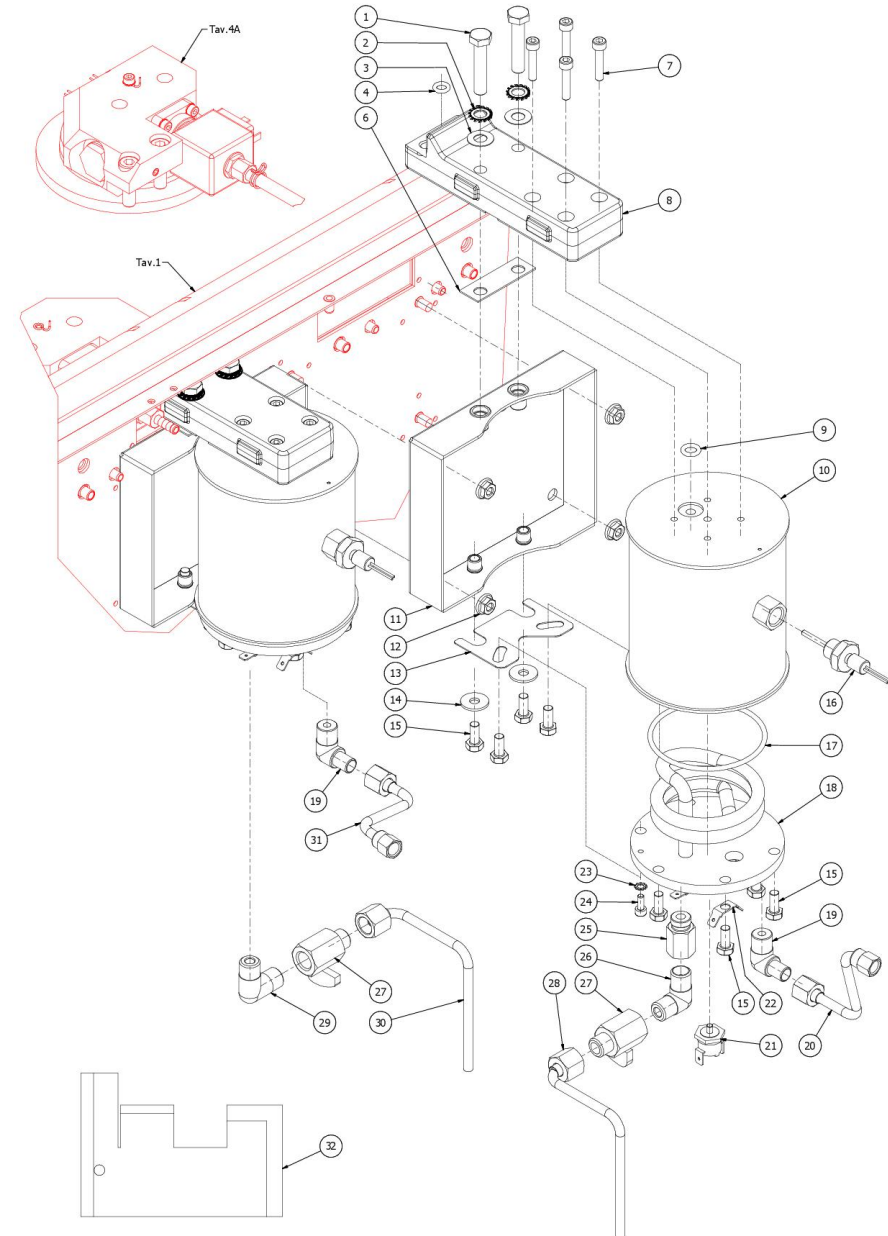

TABLE 5A - (from 15/01/2020)
VICTORIA

POS	CODE	DESCRIPTION
1	7816426	SCREW TE M8X40 UNI5739 A2
2	7814006	WASHER D8 DIN6798A A2 INOX
3	7825004	WASHER D8.5X17X0.5 OT
4	7496036	OR GASKET D6.3X2.4 NBR70
6	5859934	INSULATING COFFEE BOILER
7	7816021	SCREW TCEI M5X25 UNI 5931 A2
8	5283063.02AL	BACK DELIVERY BODY GROUP
9	7496093	GASKET OR 109 VITON 70SH
10	5320531BL	COFFEE BOILER
11	5058481LS	COFFEE BOILER SUPPORT GROUP
12	7812701	NUT M6 DIN6923 INOX A2
13	5055757	COFFEE BOILER PLATE SUPPORT
14	7815002	WASHER D6.4X18X1,6 DIN 9021 A2
15	7816422	SCREW TE M6X14 UNI 5739 OT
16	7666008	PROBE X THERMOPID AISI316 D3
17	7496040	OR GASKET D73 X 3 VITON
18	5722257AL	HEATING ELEMENT COPPER 220/240V-800
18	5722259AL	HEATING ELEMENT 220/240V-1100/1300W
19	5301512	UNION ELBOW M12 X 1/4 G
20	5162474LL	VOLUMETRIC COUNTER TUBE
21	7434009	THERMOSTAT MANUAL 16A 135°C
22	7615002	DOUBLE FASTON 90° HOLE D6.3
23	7814001	WASHER D4 DIN 6798A A2
24	7816009	SCREW TCEI M4X10 UNI 5931A2
25	5225304AL	FITTING 1/4"GXM13 MF
26	5301506TR	UNION ELBOW M13X1/4 G
27	7451504	BALL VALVE MINIBALL 1/4 G M/F
28	5162469LL	COFFEE BOILER DRAIN TUBE 1°GR
29	5301527TR	ELBOW FITTING 1/4 G OT
30	5162470LL	COFFEE BOILER DRAIN TUBE 2°GR

TABLE 5A - (from 15/01/2020)
VICTORIA