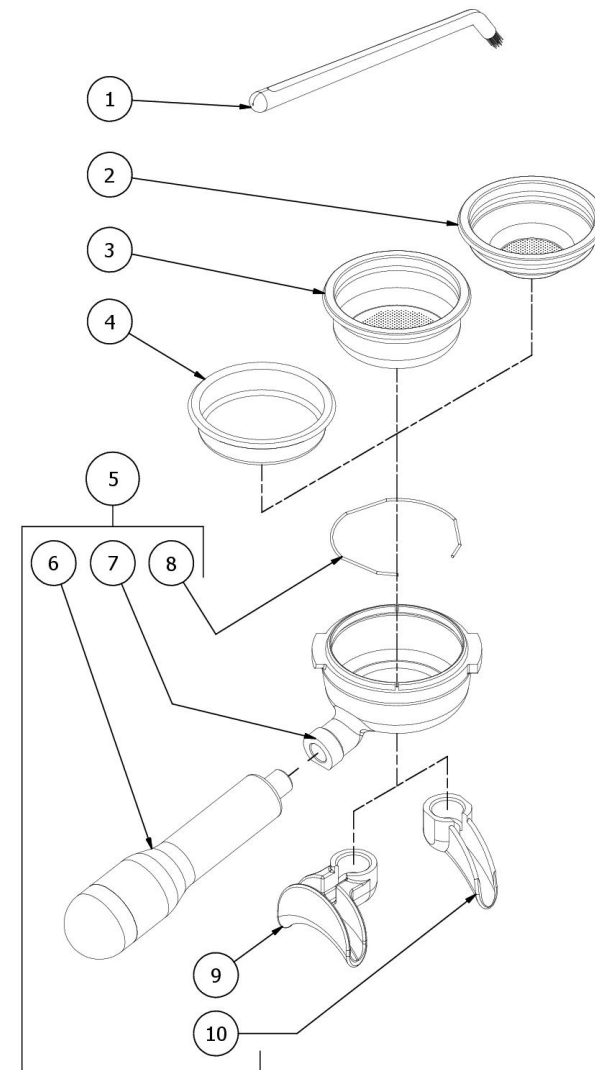

TABLE 14
VICTORIA

POS	CODE	DESCRIPTION
1	7990603	CLEANING BRUSH FOR COFFEE MACHINE
2	5471031.01	FILTER 1 CUP 8 GRAMS
3	5471035	FILTER 2 CUPS 16 GR RIBBED
4	5471038	BLIND FILTER AISI304
5	5965643R	ASSY FILTER-HOLDER BZ 1TZ 80°
5	5965644R	ASSY FILTER-HOLDER BZ 2TZ
6	7371523	WOODEN HANDLE FILTER-HOLDER+INOX
7	5286016TW	FILTERHOLDER TILTED HANDLE BZ GROUP
8	5471527	FILTER-HOLDER SPRING D1.2 AISI 302
9	7305007TW	SPOUT 2 WAYS WITHOUT PB+PWP
10	7305006TW	SPOUT 1 WAY S/PB+PWP

TABLE 14
VICTORIA