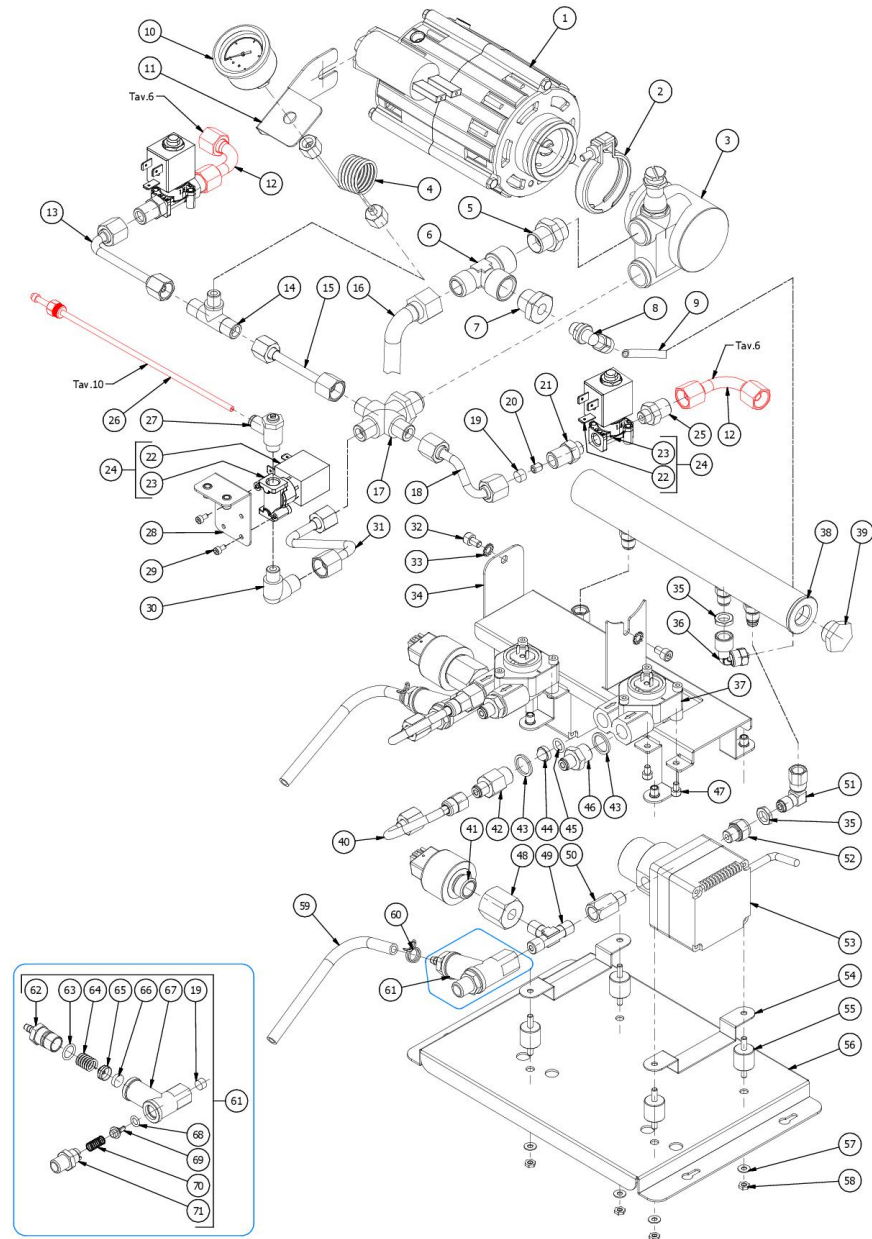

TABLE 11  
VICTORIA

TABLE 11  
VICTORIA

POS	CODE	DESCRIPTION
29	7816016	SCREW TCEI M3X6
30	5301504AL	ELBOW FITTING M12X1/8 G OT57USA
31	5162464LL	PUMP TUBE/SOLENOID WATER
32	7816027	SCREW TCEI M5X8 UNI5931 A2
33	7814002	NOTCHED WASHER D4
34	5058482LL	PUMPS SUPPORT W/COMPASSES
35	5221844	NUT 1/8 G H3 OT
36	7303010	UNION ELBOW 1/8 x 6/4
37	7431001.01	VOLUMETRIC COUNTER+AUTOMATIC LED
38	5329025.01BL	SILENCER 2/3GR ARCADIA DISPLAY
39	5226403AL	PLUG 3/8 G H13 ES22 OT57USA
40	5162472LL	OVERPRESSURE TUBE/VOLUM.COUNTER
41	7666009	PRESSURE SENSOR
42	5302089AL	FITTING 1/4 x 1/8 G H32.5 OT57USA
43	5130501	COPPER WASHER 13.5X18X1,5
44	5471041	NET FILTER D11 H7 AISI304
45	7496024	OR 2031
46	5302088AL	FITTING 1/4 x 1/8 G H24.5 OT57USA
47	7816017	SCREW TCEI M4X6
48	5225420AL	FITTING 3/8 1/8 OT57
49	7304543TR	FITTING TEE CONICAL 1/8 G OT
50	5302085	FITTING 1/8 GFX1/8"GC
51	5973053	ASSEMBLY BANJO UNION
52	7304517	FITTING SERTO 1/8 G
53	5966119	ASSY GEAR PUMP FG304X
54	5058468LW	PUMP LOWER SUPPORT
55	7470604	VIBRATION-DAMPING
56	5018473LW	PUMPS SUPPORT BASE
57	5057012	WASHER 4X9X0.7 AISI304 2B
58	7812601	INOX NUT M4 UNI5588

TABLE 11  
VICTORIA

TABLE 11  
VICTORIA

POS	CODE	DESCRIPTION
59	5194549	HOSE Ø 8x5 SILICONE L=350
60	7611516	CLAMP 10086
61	5965212.01AL	ASSY OPV ADJUST. 9/12 BAR
62	5302077AL	FITTING PORT.M14X1 OTXTUBO6X4 OT57U
63	7496052	OR GASKET 114 VITON
64	5471539	CALIBRATED SPRING D.1,6
65	5224620AL	GASKET-HOLDER ES.12X6.8 OT57USA
66	5493042	GASKET D.11X3
67	5283053TP	SURPRESSION VALVE BODY
68	7496018	OR GASKET 105
69	5224615AL	GASKET-HOLDER SURP.VALVE OT57USA
70	5471505	CALIBRATED SPRING D0.45 H22 AISI302
71	5302017AL	FITTING M12 ES16 H26.5 OT57USA