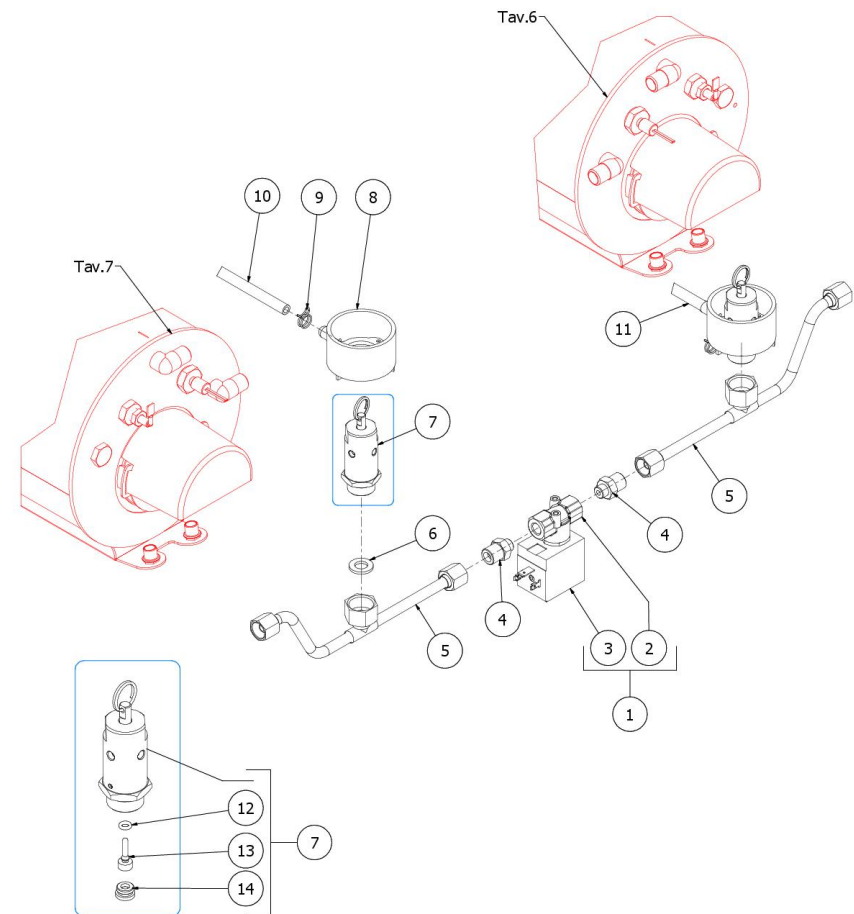

TABLE 8
VICTORIA

POS	CODE	DESCRIPTION
1	7702320.01	EV.2 WAY 220/230V BIG COIL
1	7702414.01	EV.2 WAYS OLAB 240V BIG COIL
2	7703017	ELECTROPILOT 2 LARGE WAYS
3	7630340	COIL EV.220/230V OLAB 2-3 WAY GR
3	7630342	COIL 240V OLAB 2-3 WAYS BIG
4	5302014AL	FITTING M13X1/8 G ES15 H23.5
5	5163386LL	TUBE BOILER/SECURITY VALVE/SOLENOID
6	5492021	GASKET D18x10x2
7	5965308	ASSY SECURITY VALVE 2,5 BAR
8	5963047	CUP+O-RING+PLUG
9	7611516	CLAMP 10086
10	5194552	HOSE Ø 8x5 SILICONE L=500 1GR
11	5194540	SILICON PIPE D8X5X1.5 L=300
12	7496094	O-RING GASKET 102 VITON 70SH
13	5264017.02	SECURITY VALVE PIN
14	5226417.01	SECURITY VALVE 1/8 G PLUG

TABLE 8
VICTORIA