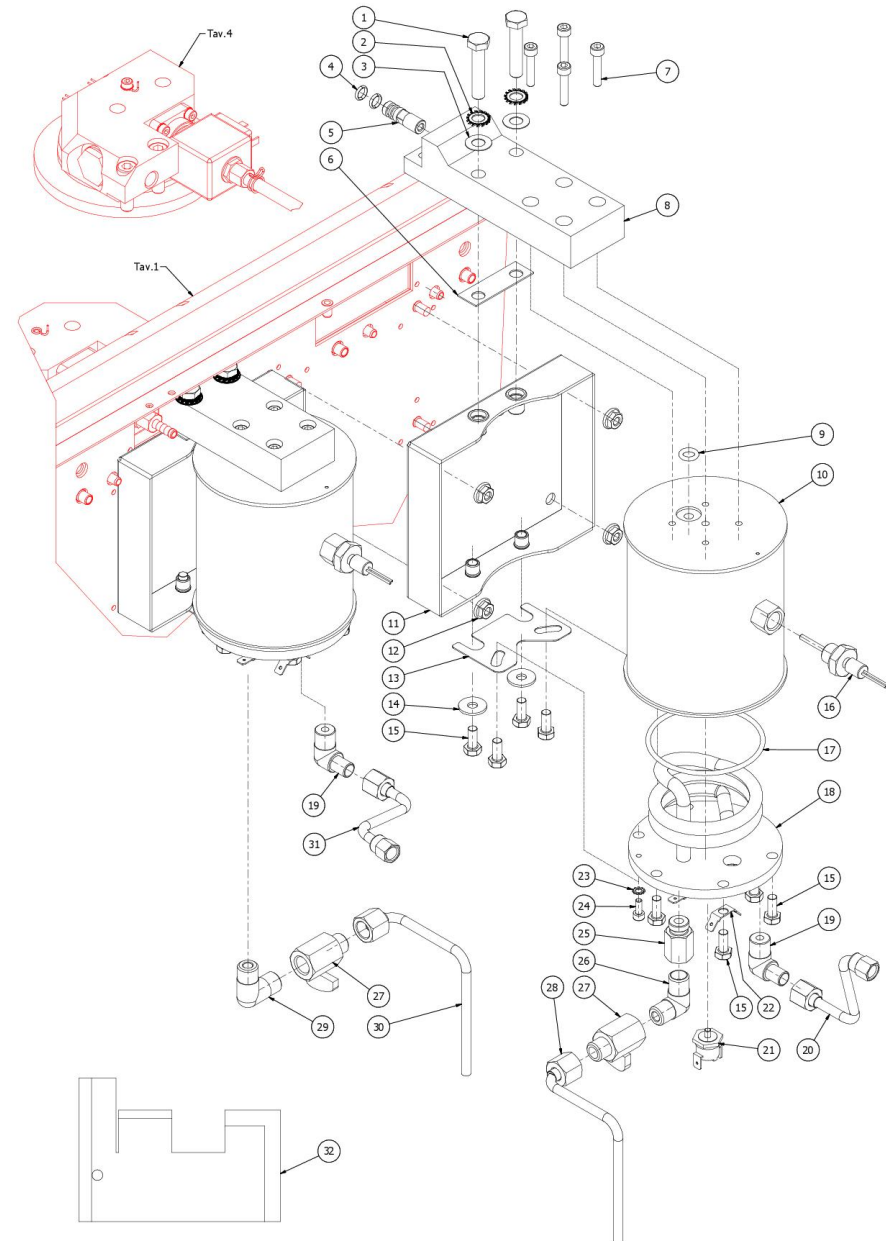

TABLE 5 - (up to 14/01/2020)
VICTORIA

POS	CODE	DESCRIPTION
1	7816426	SCREW TE M8X40 UNI5739 A2
2	7814006	WASHER D8 DIN6798A A2 INOX
3	7825004	WASHER D8.5X17X0.5 OT
4	7496023	GASKET OR 106 VITON
5	5265207	FITTING FOR GRAFTING GROUP
6	5859934	INSULATING COFFEE BOILER
7	7816021	SCREW TCEI M5X25 UNI 5931 A2
8	5283063TP	BACK BODY GROUP DELIVERY
9	7496093	GASKET OR 109 VITON 70SH
10	5320531BL	COFFEE BOILER
11	5058481LS	COFFEE BOILER SUPPORT GROUP
12	7812701	NUT M6 DIN6923 INOX A2
13	5055757	COFFEE BOILER PLATE SUPPORT
14	7815002	WASHER D6.4X18X1,6 DIN 9021 A2
15	7816422	SCREW TE M6X14 UNI 5739 OT
16	7666008	PROBE X THERMOPID AISI316 D3
17	7496040	OR GASKET D73 X 3 VITON
18	5722257AL	HEATING ELEMENT COPPER 220/240V-800
18	5722259AL	HEATING ELEMENT 220/240V-1100/1300W
19	5301512	UNION ELBOW M12 X 1/4 G
20	5162474LL	VOLUMETRIC COUNTER TUBE
21	7434009	THERMOSTAT MANUAL 16A 135°C
22	7615002	DOUBLE FASTON 90° HOLE D6.3
23	7814001	WASHER D4 DIN 6798A A2
24	7816009	SCREW TCEI M4X10 UNI 5931A2
25	5225304AL	FITTING 1/4"GXM13 MF
26	5301506TR	UNION ELBOW M13X1/4 G
27	7451504	BALL VALVE MINIBALL 1/4 G M/F
28	5162469LL	COFFEE BOILER DRAIN TUBE 1°GR
29	5301527TR	ELBOW FITTING 1/4 G OT

TABLE 5 - (up to 14/01/2020)
VICTORIA