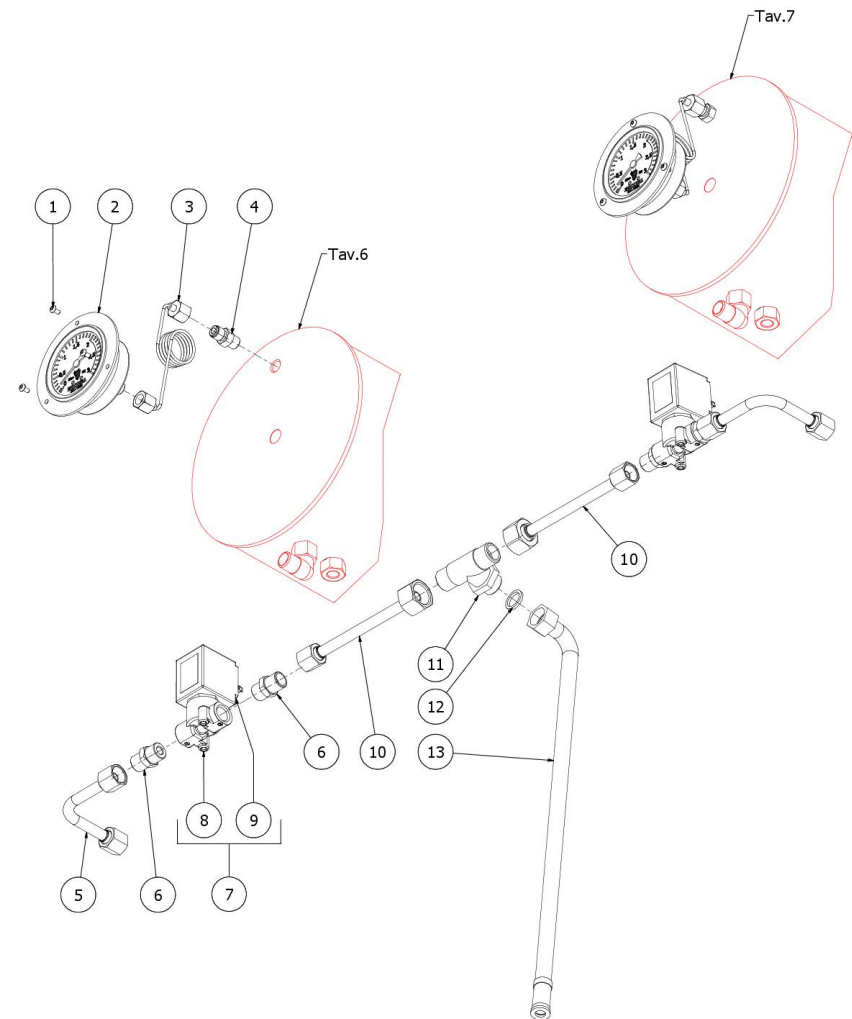

TABLE 8  
VICTORIA

**BEZZERA****VICTORIA**TABLE 9  
VICTORIA

POS	CODE	DESCRIPTION
1	7819910	SCREW TBEI M3X6 ISO 7380 A2
2	7432529	MANOMETER D63 3BAR CUSTOM
3	7400912	SERVICE BOILER CAPILLARY
4	7304502TR	STRAIGHT FITTING 1/8 G OT
5	5163388LL	TUBE BOILER/DRAIN SOLENOID
6	5302019AL	FITTING M13X1/4 G ES15 H25.5 OT57US
7	7702323	SOLENOID VALVE 2WAYS SIRAI 24V D4.8
8	7703020	ELETTROPILOT SIRAI 2 WAYS SMALL
9	7630346	COIL EV.24V D4.8MM SMALL
10	5163389LL	TUBE SOLENOID DRAIN/DRAIN
11	5300511.01TR	FITTING TEE 3/8 G OT
12	5492010	GASKET D14.5X10.5X2
13	7200520	FLEX INOX DN8 SIL.F3/8

**BEZZERA****VICTORIA**TABLE 9  
VICTORIA

TABLE 10  
VICTORIA

POS	CODE	DESCRIPTION
1	5966572	LEFT STEAM PIPE VICTORIA
2	5966573	RIGHT STEAM PIPE VICTORIA
3	5266610	4-HOLE STEAM TERMINAL AISI303
4	7496095	OR GASKET 6X1.2 EPDM70
5	7496096	GASKET OR. RED SILICONE
6	7371004	STEAM PIPE PROTECTION
7	5221872.01	LOOSEN NUT 3/8 G H25 AISI303
8	5494020	GLOBE GASKET 14.3 PTFE
9	5494021	NUT GASKET PTFE H=1,5
10	5190501	CUP FOR FITTING PTFE/GLASS
11	5471532.01	SPRING FOR ARTICULATION
12	5265206MP	TAP FITTING-NUT
14	5471037	JACETALIC AIR FILTER
15	5493003	GASKET D20.5X15 H1.5 NBR 70SH
16	5226601TW	WATER HOSE TERMINAL
17	5266612	TROMBONCINO WATER PIPE AISI303
18	7496084	GASKET OR D6,4X1,9 NBR70
19	5966574	WATER PIPE
20	5163385LL	TUBE SOLENOID WATER/TAP
21	5963211	ASSY MIXER BODY
22	5225225	FITTING 3 WAY FOR MIXER OR PICKLED
23	7303064TR	STRAIGHT FITTING BODY F1/8 T4
24	5194639LL	ASSY TUBE PTFE 4X200
25	5222228AL	SPARKLING WATER ARCADIA SHORT
26	5226405AL	PLUG 1/4 G ES16 H13 OT57USA
27	5163382LL	STEAM TUBE STEAM/WATER BOILER
28	5960520	COMPLETE CONTROL LEVER STEAM RIGHT
29	5960519	COMPLETE CONTROL LEVER STEAM LEFT
30	5301526TR	ELBOW FITTING M13X3/8
31	5224603AL	GASKET HOLDER D12X12 OT57USA