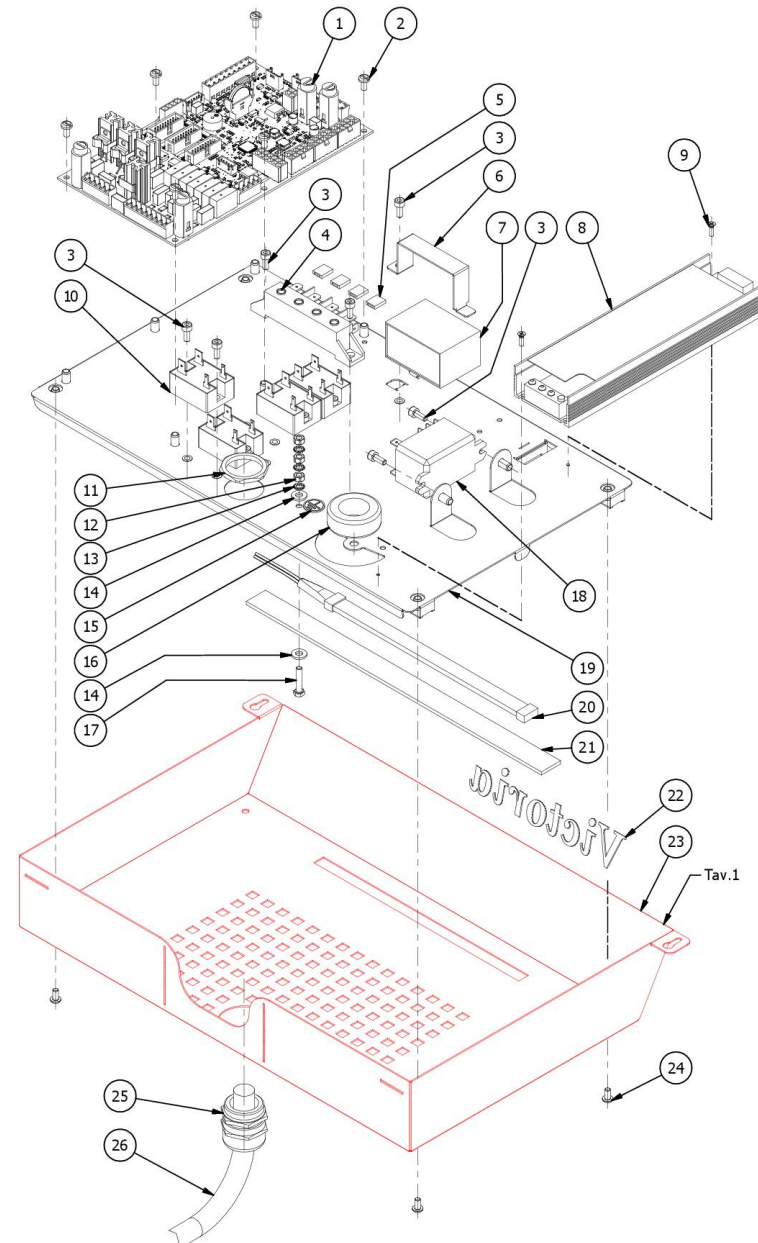

TABLE 12  
VICTORIA

TABLE 13  
VICTORIA

POS	CODE	DESCRIPTION
1	7665536R	CARD VICT.1.0
1	7665537R	CARD VICT.2.0
2	7809813	SCREW TCI M4X8 DIN85
3	7816009	SCREW TCEI M4X10 UNI 5931A2
4	7612514	WISE FV173 4 CONTACTS
5	7611005	COPRIFASTON PRESS.1/8
6	5058489LW	ELECTRIC BOX BLOCK FILTER
7	7663010	THREE PHASE FILTER
8	7637211	POWER SUPPLY 200VA 24V UHP-200-24
9	7817803	SCREW TPS M3X10 UNI 7688 DIN 965 A2
10	7635426	RELAIS SSR COMPACT
11	7614009	NUT PG21
11	7614011	NUT PG29
12	7822603	NUT M4 OT
13	7814001	WASHER D4 DIN 6798A A2
14	5261801	WASHER D11
15	5520515.01	ADHESIVE LABEL
16	7663014	WIRED TOROID 3-124-358
17	7826411	SCREW TE M4X20 UNI5739 OT
18	7635422	RELAY 30A 220/240V
19	5055756LL	ELECTRIC PART PLATE W/COMPASSES
20	7663626.01	LED RGB 12V L = 200MM FEMALE
21	5370004	WHITE PLEX
22	5522513	LABEL METALSCRIPT
23	5055755LS	ELECTRIC BOX
24	7819908	SCREW TTEI M4X8
25	7614008	BLOCKCABLE PG21
25	7614010	BLOCKCABLE PG29
26	5968512	ASSY CABLE POWER SUPPLY 5X2.5
26	5968514	ASSY CABLE POWER SUPPLY 3X8AWG

TABLE 13  
VICTORIA

TABLE 13  
VICTORIA

POS	CODE	DESCRIPTION
26	5968515	ASSY CABLE POWER SUPPLY 5X4-2.2MT

TABLE 13  
VICTORIA

TABLE 14  
VICTORIA

POS	CODE	DESCRIPTION
1	7990603	CLEANING BRUSH FOR COFFEE MACHINE
2	5471031.01	FILTER 1 CUP 8 GRAMS
3	5471035	FILTER 2 CUPS 16 GR RIBBED
4	5471038	BLIND FILTER AISI304
5	5965643R	ASSY FILTER-HOLDER BZ 1TZ 80°
5	5965644R	ASSY FILTER-HOLDER BZ 2TZ
6	7371523	WOODEN HANDLE FILTER-HOLDER+INOX
7	5286016TW	FILTERHOLDER TILTED HANDLE BZ GROUP
8	5471527	FILTER-HOLDER SPRING D1.2 AISI 302
9	7305007TW	SPOUT 2 WAYS WITHOUT PB+PWP
10	7305006TW	SPOUT 1 WAY S/PB+PWP