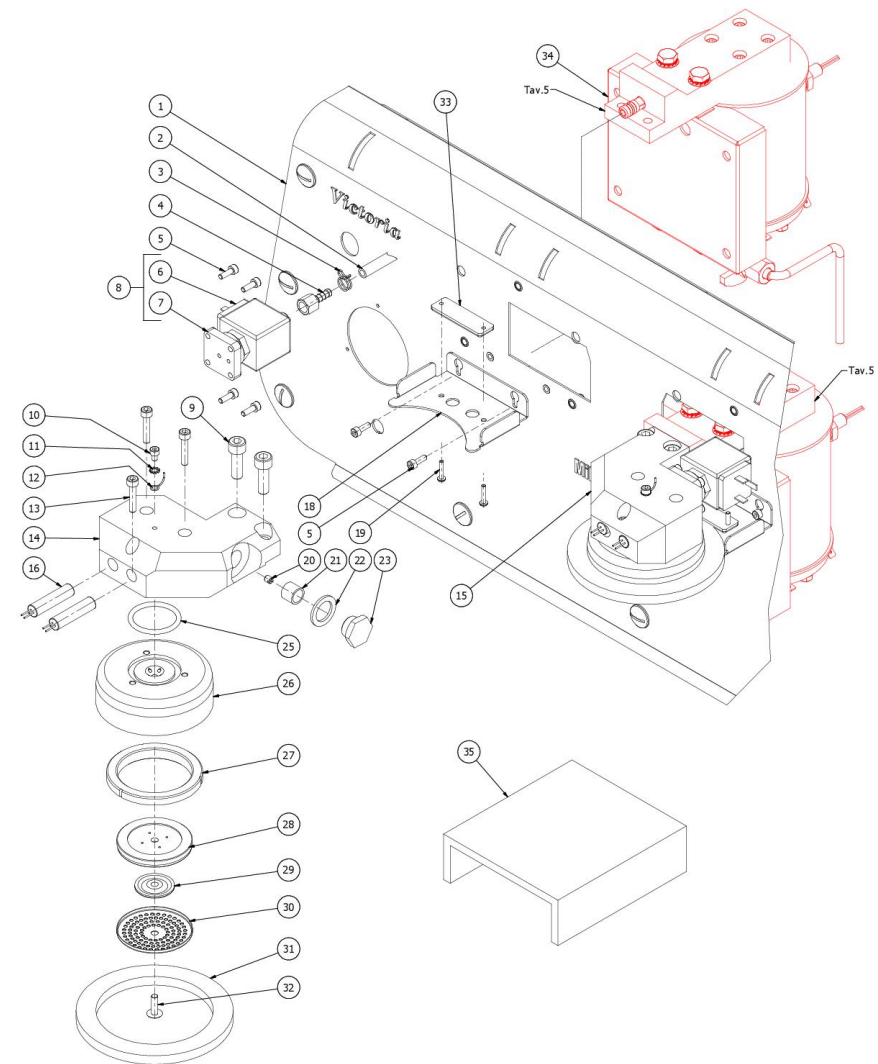

**BEZZERA****VICTORIA**

TABLE 4 - (up to 14/01/2020)

VICTORIA

TABLE 5 - (up to 14/01/2020)  
VICTORIA

POS	CODE	DESCRIPTION
1	7816426	SCREW TE M8X40 UNI5739 A2
2	7814006	WASHER D8 DIN6798A A2 INOX
3	7825004	WASHER D8.5X17X0.5 OT
4	7496023	GASKET OR 106 VITON
5	5265207	FITTING FOR GRAFTING GROUP
6	5859934	INSULATING COFFEE BOILER
7	7816021	SCREW TCEI M5X25 UNI 5931 A2
8	5283063TP	BACK BODY GROUP DELIVERY
9	7496093	GASKET OR 109 VITON 70SH
10	5320531BL	COFFEE BOILER
11	5058481LS	COFFEE BOILER SUPPORT GROUP
12	7812701	NUT M6 DIN6923 INOX A2
13	5055757	COFFEE BOILER PLATE SUPPORT
14	7815002	WASHER D6.4X18X1,6 DIN 9021 A2
15	7816422	SCREW TE M6X14 UNI 5739 OT
16	7666008	PROBE X THERMOPID AISI316 D3
17	7496040	OR GASKET D73 X 3 VITON
18	5722257AL	HEATING ELEMENT COPPER 220/240V-800
18	5722259AL	HEATING ELEMENT 220/240V-1100/1300W
19	5301512	UNION ELBOW M12 X 1/4 G
20	5162474LL	VOLUMETRIC COUNTER TUBE
21	7434009	THERMOSTAT MANUAL 16A 135°C
22	7615002	DOUBLE FASTON 90° HOLE D6.3
23	7814001	WASHER D4 DIN 6798A A2
24	7816009	SCREW TCEI M4X10 UNI 5931A2
25	5225304AL	FITTING 1/4"GXM13 MF
26	5301506TR	UNION ELBOW M13X1/4 G
27	7451504	BALL VALVE MINIBALL 1/4 G M/F
28	5162469LL	COFFEE BOILER DRAIN TUBE 1°GR
29	5301527TR	ELBOW FITTING 1/4 G OT