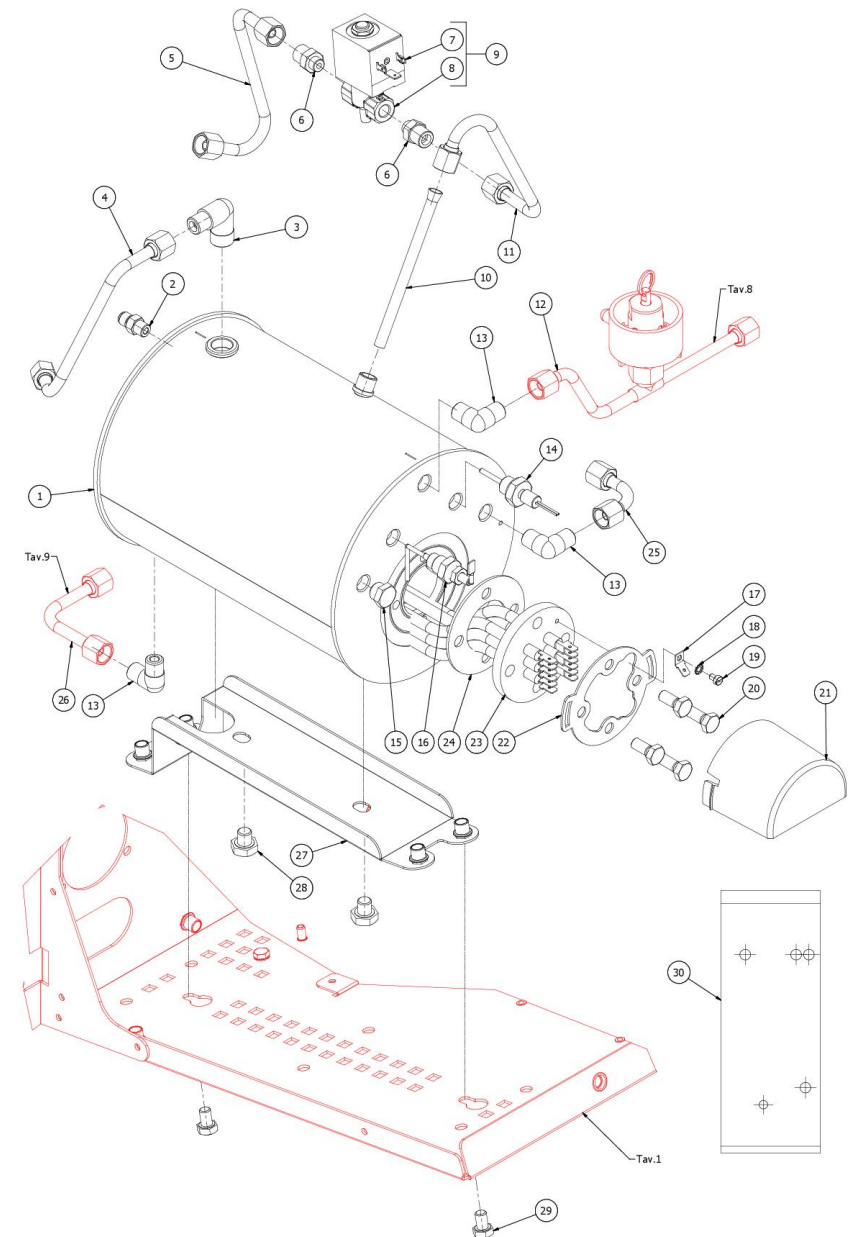

TABLE 7
VICTORIA

POS	CODE	DESCRIPTION
28	7816401	SCREW TE M10X10 UNI 5739 A2
29	7816420	SCREW TE M8X12 UNI5739 A2
30	9991021	SERVICE BOILER COVER

TABLE 7
VICTORIA