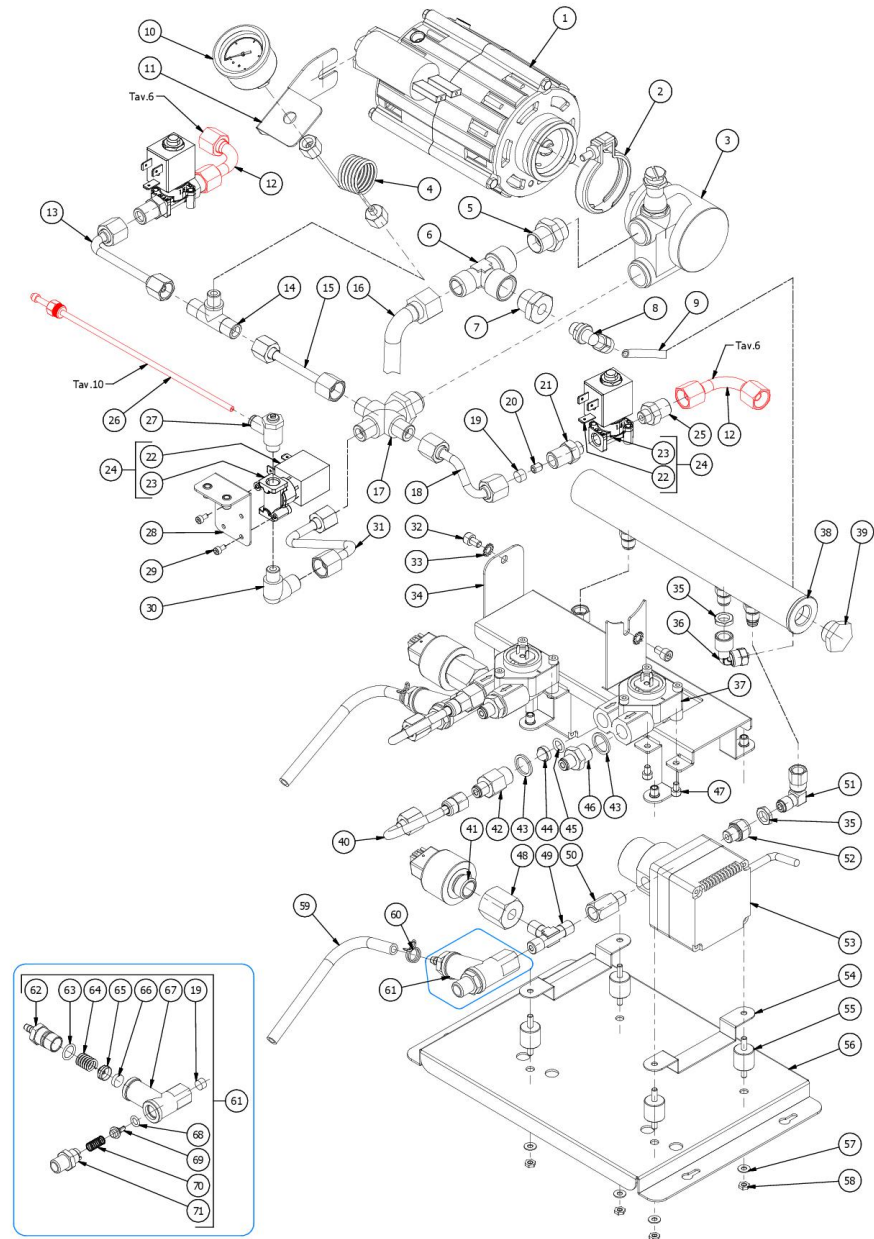

TABLE 11  
VICTORIA

TABLE 11  
VICTORIA

POS	CODE	DESCRIPTION
29	7816016	SCREW TCEI M3X6
30	5301504AL	ELBOW FITTING M12X1/8 G OT57USA
31	5162464LL	PUMP TUBE/SOLENOID WATER
32	7816027	SCREW TCEI M5X8 UNI5931 A2
33	7814002	NOTCHED WASHER D4
34	5058482LL	PUMPS SUPPORT W/COMPASSES
35	5221844	NUT 1/8 G H3 OT
36	7303010	UNION ELBOW 1/8 x 6/4
37	7431001.01	VOLUMETRIC COUNTER+AUTOMATIC LED
38	5329025.01BL	SILENCER 2/3GR ARCADIA DISPLAY
39	5226403AL	PLUG 3/8 G H13 ES22 OT57USA
40	5162472LL	OVERPRESSURE TUBE/VOLUM.COUNTER
41	7666009	PRESSURE SENSOR
42	5302089AL	FITTING 1/4 x 1/8 G H32.5 OT57USA
43	5130501	COPPER WASHER 13.5X18X1,5
44	5471041	NET FILTER D11 H7 AISI304
45	7496024	OR 2031
46	5302088AL	FITTING 1/4 x 1/8 G H24.5 OT57USA
47	7816017	SCREW TCEI M4X6
48	5225420AL	FITTING 3/8 1/8 OT57
49	7304543TR	FITTING TEE CONICAL 1/8 G OT
50	5302085	FITTING 1/8 GFX1/8"GC
51	5973053	ASSEMBLY BANJO UNION
52	7304517	FITTING SERTO 1/8 G
53	5966119	ASSY GEAR PUMP FG304X
54	5058468LW	PUMP LOWER SUPPORT
55	7470604	VIBRATION-DAMPING
56	5018473LW	PUMPS SUPPORT BASE
57	5057012	WASHER 4X9X0.7 AISI304 2B
58	7812601	INOX NUT M4 UNI5588