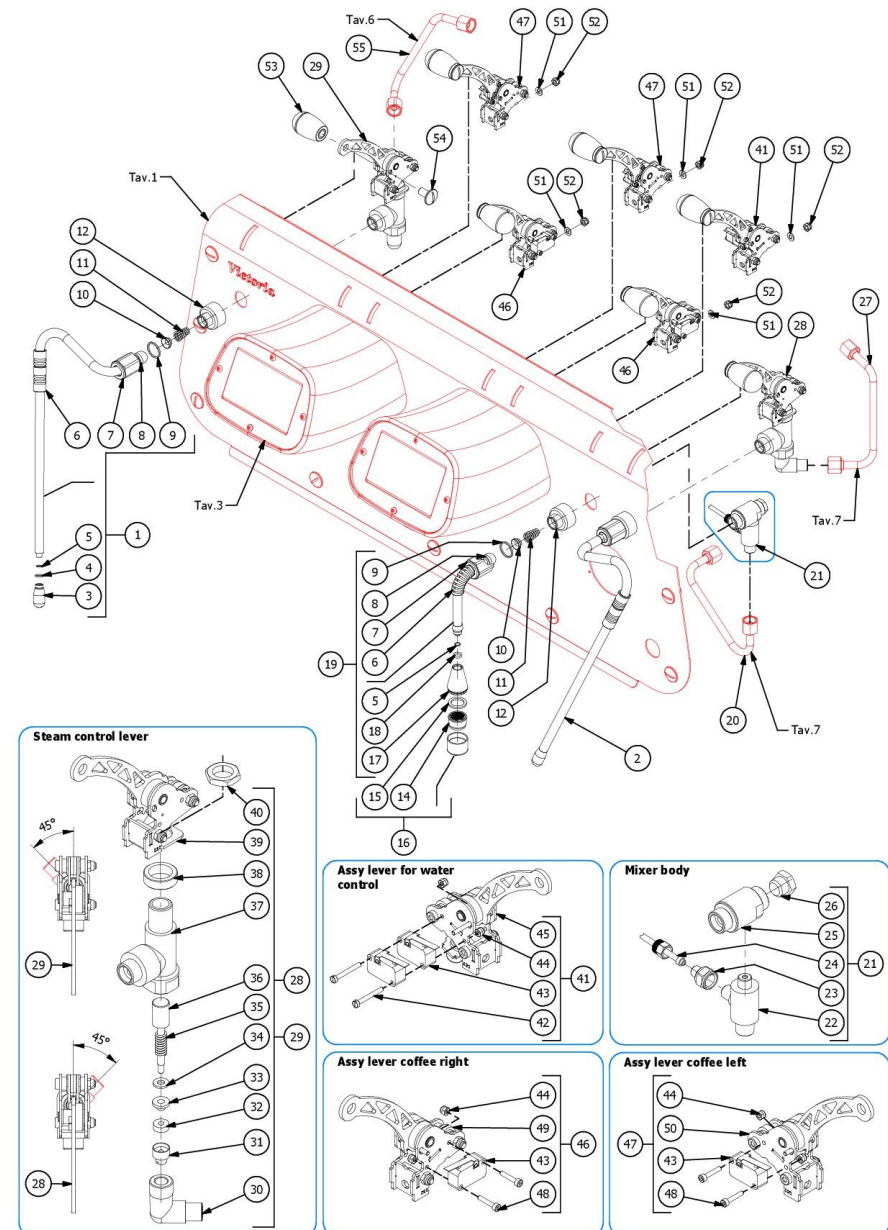

TABLE 10  
VICTORIA

TABLE 11  
VICTORIA

POS	CODE	DESCRIPTION
1	7742404.02	ELECTRIC MOTOR 220/240V 6MF 50/60HZ
2	7611508	PUMP CLAMP
3	7730509	ROTARY PUMP 50-70L/H+ BAND+JOINT
4	7400913	CAPILLARY PUMP
5	5302011AL	FITTING 3/8 G ES22 H28 OT57USA
6	7304530TR	T FITTING 3/8 G FFM RUVECO
7	5302057AL	FITTING 1/8 X 3/8 G ES22 OT57USA
8	7304536TR	UNION ELBOW D6 1/8' G RUVECO
9	5194649	TUBE PTFE 6X300
10	7432523	PRESSURE GAUGE D40 16BAR NEUTRAL
11	5037861LW	MANOMETER SUPPORT
12	5163383LL	TUBE L/A
13	5162468LL	MANOMETER TUBE/LA 1
14	5300513TR	UNION
15	5162465LL	PUMP TUBE/MANOMETER
16	7200504.02	FLEX INOX 3/8 G W/CURVE L=1500 VALV
17	5301001.01	CROSS FITTING M13X3/8 G W/HOLE
18	5162466LL	PUMP TUBE/LA 2
19	5471019	FILTER D8,5X5 AISI304
20	5223003	JET M6 X 6 HOLE D0.8 OT
21	5225238AL	FITTING 1/8 G M13 ES15 H26.5
22	7630341	COIL EV.220/230V OLAB 2 WAY SMALL
22	7630343	EV.COIL 240V OLAB 2 WAYS SMALL
23	7703018	ELECTROPILOT OLAB 2 WAY SMALL
24	7702322.01	EV.2WAY OLAB 220/230V 25BAR SMALL
24	7702415.01	EV.2 WAY 240V 25BAR SMALL COIL
25	5302014AL	FITTING M13X1/8 G ES15 H23.5
26	5194639LL	ASSY TUBE PTFE 4X200
27	7402403	REGULATOR WATER
28	5057865LL	SQUAD SUPPORT MIXER W/COMPASSES