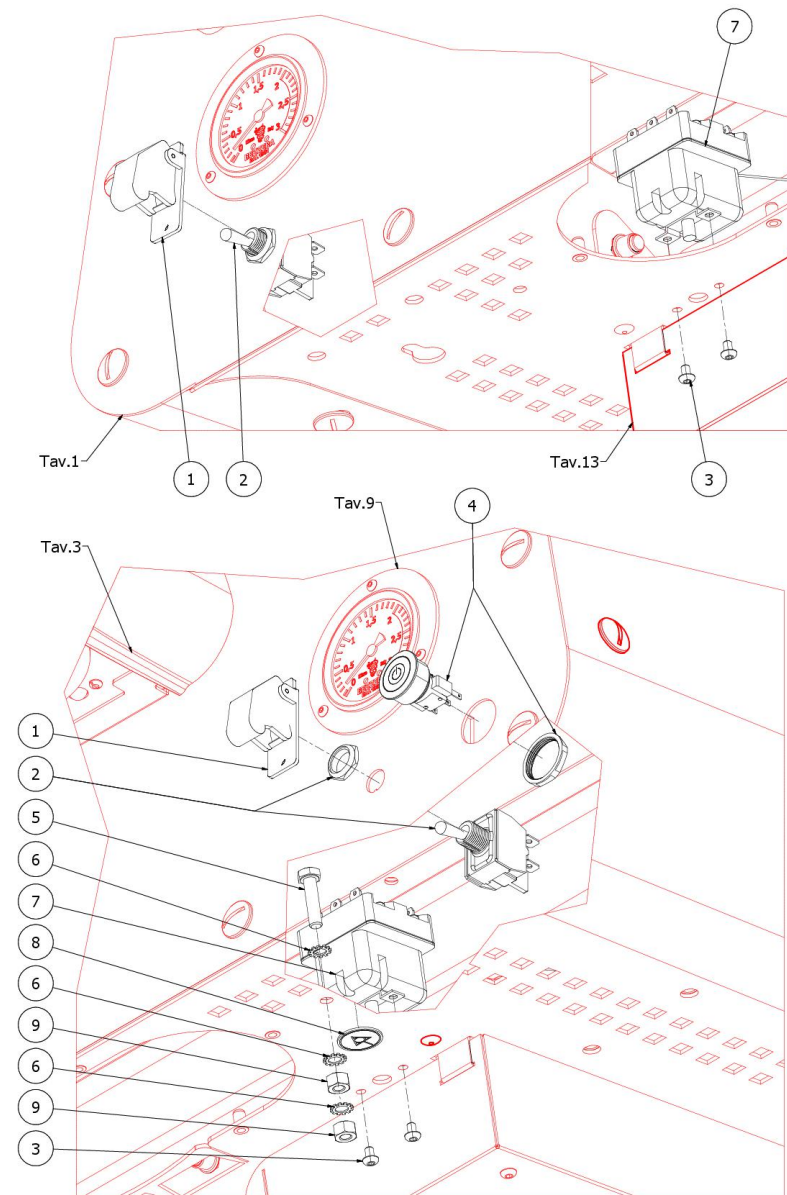

TABLE 12  
VICTORIA

TABLE 13  
VICTORIA

POS	CODE	DESCRIPTION
1	7665536R	CARD VICT.1.0
1	7665537R	CARD VICT.2.0
2	7809813	SCREW TCI M4X8 DIN85
3	7816009	SCREW TCEI M4X10 UNI 5931A2
4	7612514	WISE FV173 4 CONTACTS
5	7611005	COPRIFASTON PRESS.1/8
6	5058489LW	ELECTRIC BOX BLOCK FILTER
7	7663010	THREE PHASE FILTER
8	7637211	POWER SUPPLY 200VA 24V UHP-200-24
9	7817803	SCREW TPS M3X10 UNI 7688 DIN 965 A2
10	7635426	RELAIS SSR COMPACT
11	7614009	NUT PG21
11	7614011	NUT PG29
12	7822603	NUT M4 OT
13	7814001	WASHER D4 DIN 6798A A2
14	5261801	WASHER D11
15	5520515.01	ADHESIVE LABEL
16	7663014	WIRED TOROID 3-124-358
17	7826411	SCREW TE M4X20 UNI5739 OT
18	7635422	RELAY 30A 220/240V
19	5055756LL	ELECTRIC PART PLATE W/COMPASSES
20	7663626.01	LED RGB 12V L = 200MM FEMALE
21	5370004	WHITE PLEX
22	5522513	LABEL METALSCRIPT
23	5055755LS	ELECTRIC BOX
24	7819908	SCREW TTEI M4X8
25	7614008	BLOCKCABLE PG21
25	7614010	BLOCKCABLE PG29
26	5968512	ASSY CABLE POWER SUPPLY 5X2.5
26	5968514	ASSY CABLE POWER SUPPLY 3X8AWG

TABLE 13  
VICTORIA

TABLE 13  
VICTORIA

POS	CODE	DESCRIPTION
26	5968515	ASSY CABLE POWER SUPPLY 5X4-2.2MT

TABLE 13  
VICTORIA

TABLE 14  
VICTORIA

POS	CODE	DESCRIPTION
1	7990603	CLEANING BRUSH FOR COFFEE MACHINE
2	5471031.01	FILTER 1 CUP 8 GRAMS
3	5471035	FILTER 2 CUPS 16 GR RIBBED
4	5471038	BLIND FILTER AISI304
5	5965643R	ASSY FILTER-HOLDER BZ 1TZ 80°
5	5965644R	ASSY FILTER-HOLDER BZ 2TZ
6	7371523	WOODEN HANDLE FILTER-HOLDER+INOX
7	5286016TW	FILTERHOLDER TILTED HANDLE BZ GROUP
8	5471527	FILTER-HOLDER SPRING D1.2 AISI 302
9	7305007TW	SPOUT 2 WAYS WITHOUT PB+PWP
10	7305006TW	SPOUT 1 WAY S/PB+PWP