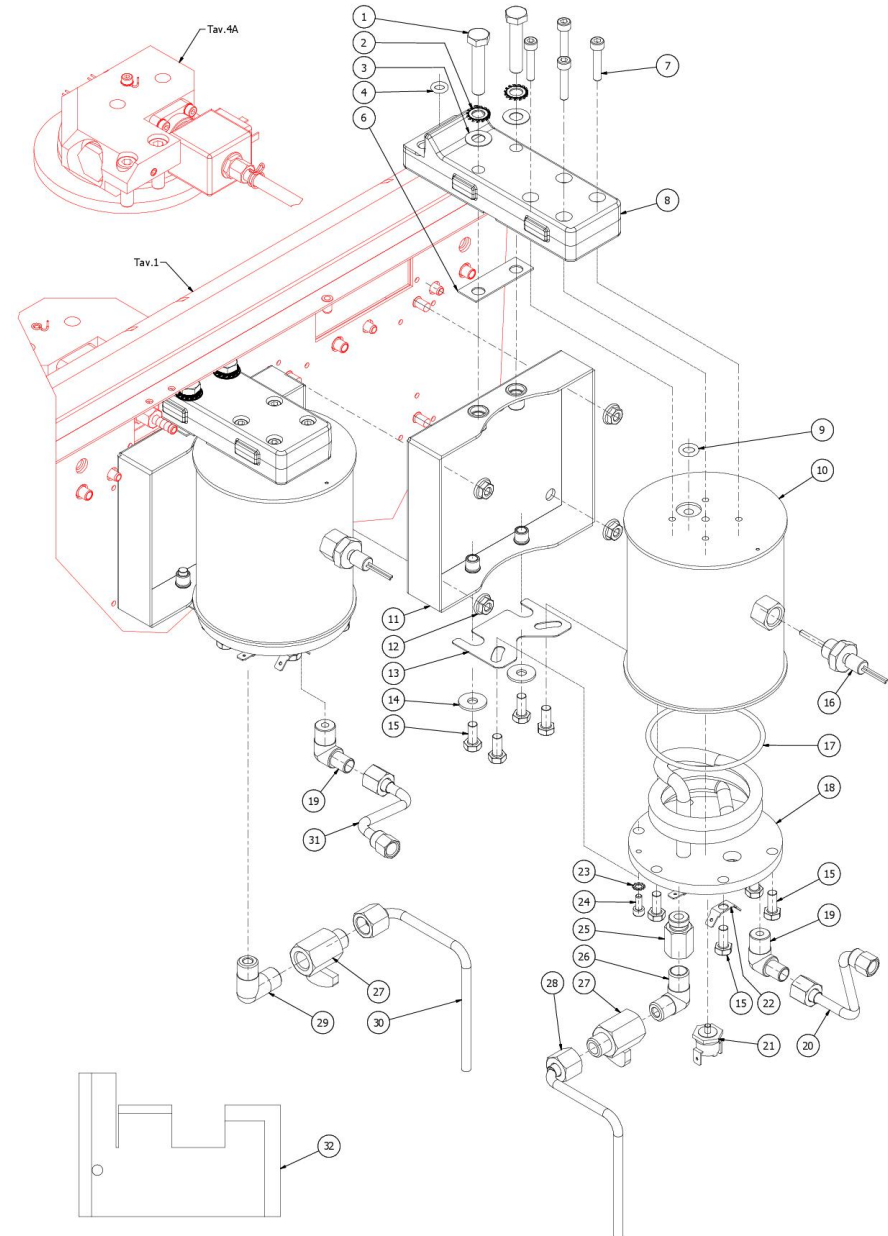

TABLE 5A - (from 15/01/2020 )  
 VICTORIA

**BEZZERA**

**VICTORIA**

TABLE 6  
VICTORIA

POS	CODE	DESCRIPTION
1	5320530BL	SERVICE BOILER
2	7304502TR	STRAIGHT FITTING 1/8"G OT
3	5301507TR	UNION ELBOW M13X3/8"G BRASS PB FREE
4	5163381LL	STEAM BOILER TUBE
5	5492020	GASKET D11.5 X 2
6	5221840	CAP NUT M13 OT
7	5163386LL	TUBE BOILER/SECURITY VALVE/SOLENOID
8	5301506TR	UNION ELBOW M13X1/4 G
9	7666008	PROBE X THERMOPID AISI316 D3
10	5226405AL	PLUG 1/4"G ES16 H13 OT57USA
11	5973131LL	ASSY PROBE MAX LEVEL ARCADIA
12	7615003	FASTON 45° HOLE D4.3
13	7814001	WASHER D4 DIN 6798A A2
14	7826212	SCREW TCI M4X6 UNI 6107 OT
15	7816423	SCREW TE M8X18 UNI5739 A2
16	5373109	COVER HEATING ELEMENT CONTACTS
17	5058478	SUPPORT COVER HEATING ELEMENT CONTACTS
18	5722255AL	HEATING ELEMENT COPPER 220/240V
18	5722258AL	HEATING ELEMENT 220/240V 3400/3800W
19	5492006	GASKET D76 X 39 X 2 ASBESTOS FREE
20	5163383LL	TUBE L/A
21	5163388LL	TUBE BOILER/DRAIN SOLENOID
22	5038455LL	SERVICE BOILER SUPPORT W/COMPASSES
23	7816401	SCREW TE M10X10 UNI 5739 A2
24	7816420	SCREW TE M8X12 UNI5739 A2
25	9991021	SERVICE BOILER COVER