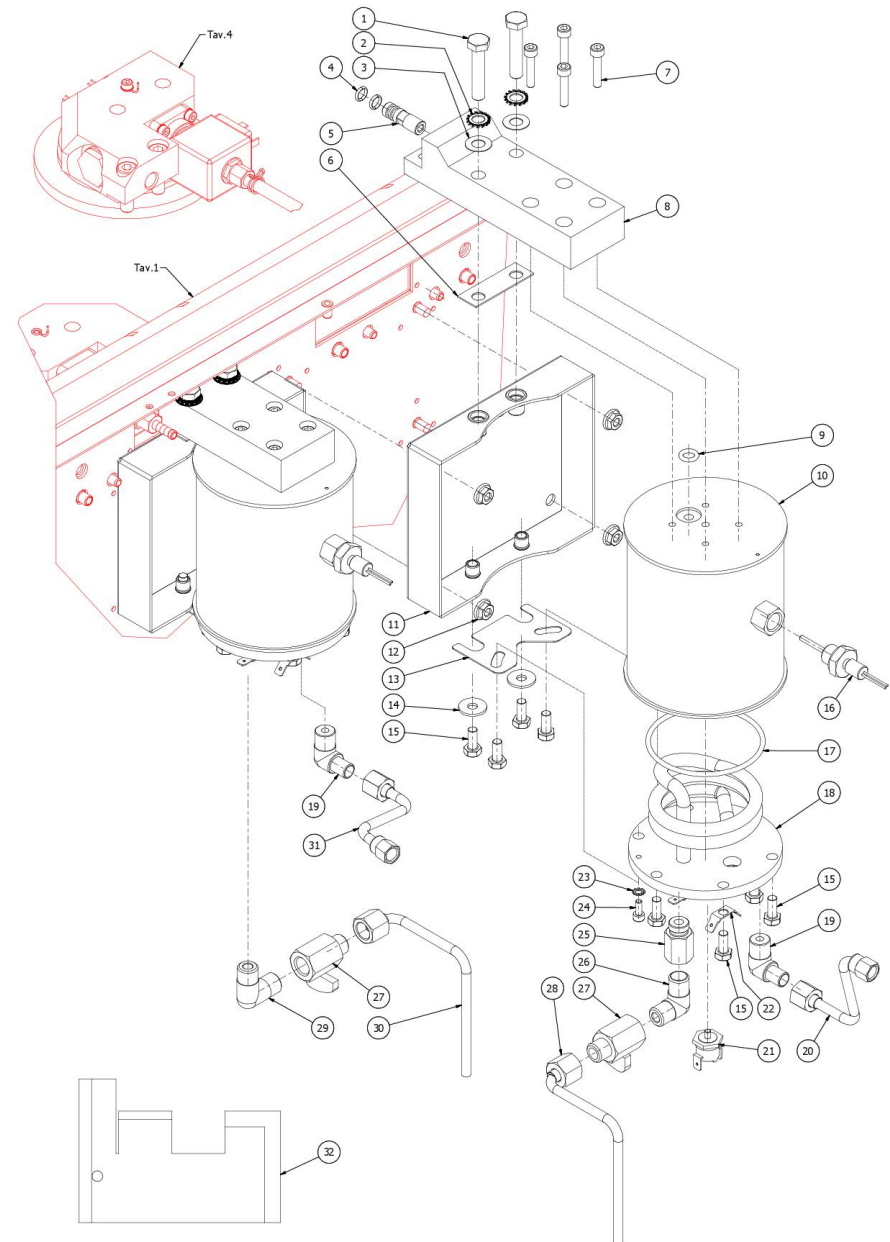

TABLE 5 - (up to 14/01/2020)  
VICTORIA

TABLE 5A - (from 15/01/2020 )  
VICTORIA

POS	CODE	DESCRIPTION
1	7816426	SCREW TE M8X40 UNI5739 A2
2	7814006	WASHER D8 DIN6798A A2 INOX
3	7825004	WASHER D8.5X17X0.5 OT
4	7496036	OR GASKET D6.3X2.4 NBR70
6	5859934	INSULATING COFFEE BOILER
7	7816021	SCREW TCEI M5X25 UNI 5931 A2
8	5283063.02AL	BACK DELIVERY BODY GROUP
9	7496093	GASKET OR 109 VITON 70SH
10	5320531BL	COFFEE BOILER
11	5058481LS	COFFEE BOILER SUPPORT GROUP
12	7812701	NUT M6 DIN6923 INOX A2
13	5055757	COFFEE BOILER PLATE SUPPORT
14	7815002	WASHER D6.4X18X1,6 DIN 9021 A2
15	7816422	SCREW TE M6X14 UNI 5739 OT
16	7666008	PROBE X THERMOPID AISI316 D3
17	7496040	OR GASKET D73 X 3 VITON
18	5722257AL	HEATING ELEMENT COPPER 220/240V-800
18	5722259AL	HEATING ELEMENT 220/240V-1100/1300W
19	5301512	UNION ELBOW M12 X 1/4 G
20	5162474LL	VOLUMETRIC COUNTER TUBE
21	7434009	THERMOSTAT MANUAL 16A 135°C
22	7615002	DOUBLE FASTON 90° HOLE D6.3
23	7814001	WASHER D4 DIN 6798A A2
24	7816009	SCREW TCEI M4X10 UNI 5931A2
25	5225304AL	FITTING 1/4"GXM13 MF
26	5301506TR	UNION ELBOW M13X1/4 G
27	7451504	BALL VALVE MINIBALL 1/4 G M/F
28	5162469LL	COFFEE BOILER DRAIN TUBE 1°GR
29	5301527TR	ELBOW FITTING 1/4 G OT
30	5162470LL	COFFEE BOILER DRAIN TUBE 2°GR