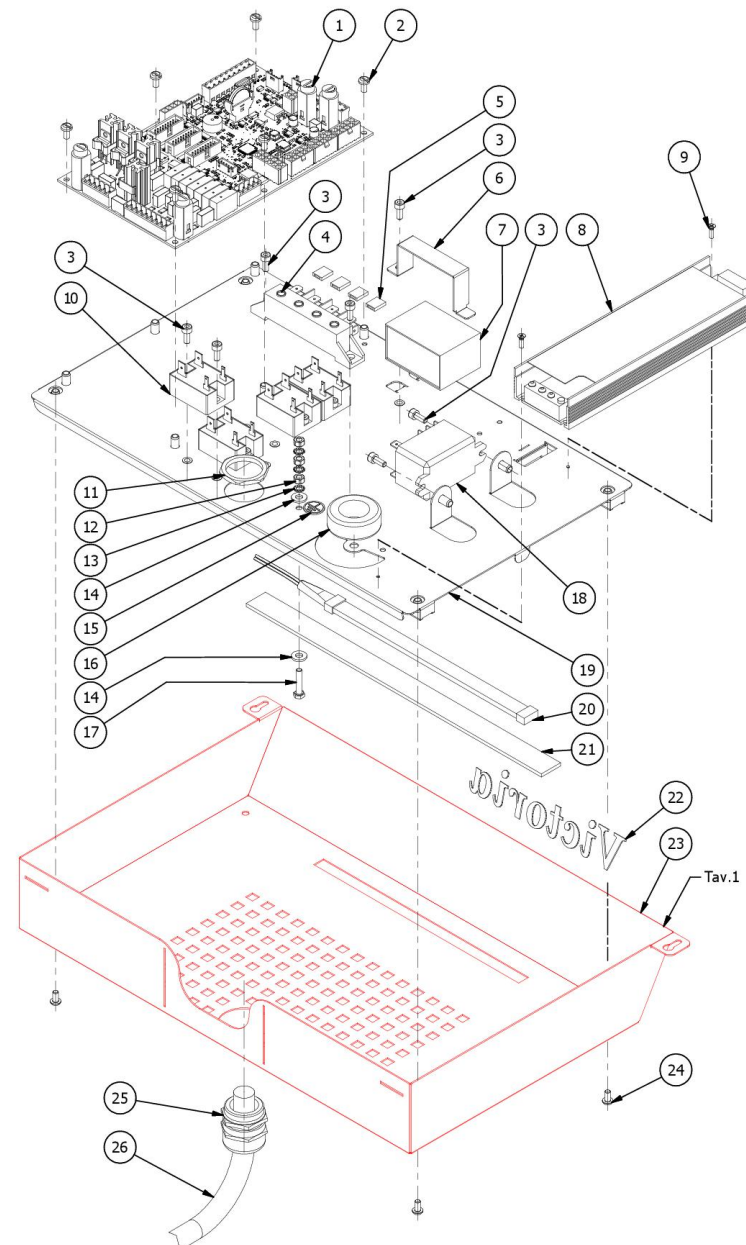

TABLE 12  
VICTORIA

TABLE 13  
VICTORIA

POS	CODE	DESCRIPTION
1	7665536R	CARD VICT.1.0
1	7665537R	CARD VICT.2.0
2	7809813	SCREW TCI M4X8 DIN85
3	7816009	SCREW TCEI M4X10 UNI 5931A2
4	7612514	WISE FV173 4 CONTACTS
5	7611005	COPRIFASTON PRESS.1/8
6	5058489LW	ELECTRIC BOX BLOCK FILTER
7	7663010	THREE PHASE FILTER
8	7637211	POWER SUPPLY 200VA 24V UHP-200-24
9	7817803	SCREW TPS M3X10 UNI 7688 DIN 965 A2
10	7635426	RELAIS SSR COMPACT
11	7614009	NUT PG21
11	7614011	NUT PG29
12	7822603	NUT M4 OT
13	7814001	WASHER D4 DIN 6798A A2
14	5261801	WASHER D11
15	5520515.01	ADHESIVE LABEL
16	7663014	WIRED TOROID 3-124-358
17	7826411	SCREW TE M4X20 UNI5739 OT
18	7635422	RELAY 30A 220/240V
19	5055756LL	ELECTRIC PART PLATE W/COMPASSES
20	7663626.01	LED RGB 12V L = 200MM FEMALE
21	5370004	WHITE PLEX
22	5522513	LABEL METALSCRIPT
23	5055755LS	ELECTRIC BOX
24	7819908	SCREW TTEI M4X8
25	7614008	BLOCKCABLE PG21
25	7614010	BLOCKCABLE PG29
26	5968512	ASSY CABLE POWER SUPPLY 5X2.5
26	5968514	ASSY CABLE POWER SUPPLY 3X8AWG

TABLE 13  
VICTORIA

TABLE 13  
VICTORIA

POS	CODE	DESCRIPTION
26	5968515	ASSY CABLE POWER SUPPLY 5X4-2.2MT

TABLE 13  
VICTORIA

TABLE 14  
VICTORIA

POS	CODE	DESCRIPTION
1	7990603	CLEANING BRUSH FOR COFFEE MACHINE
2	5471031.01	FILTER 1 CUP 8 GRAMS
3	5471035	FILTER 2 CUPS 16 GR RIBBED
4	5471038	BLIND FILTER AISI304
5	5965643R	ASSY FILTER-HOLDER BZ 1TZ 80°
5	5965644R	ASSY FILTER-HOLDER BZ 2TZ
6	7371523	WOODEN HANDLE FILTER-HOLDER+INOX
7	5286016TW	FILTERHOLDER TILTED HANDLE BZ GROUP
8	5471527	FILTER-HOLDER SPRING D1.2 AISI 302
9	7305007TW	SPOUT 2 WAYS WITHOUT PB+PWP
10	7305006TW	SPOUT 1 WAY S/PB+PWP