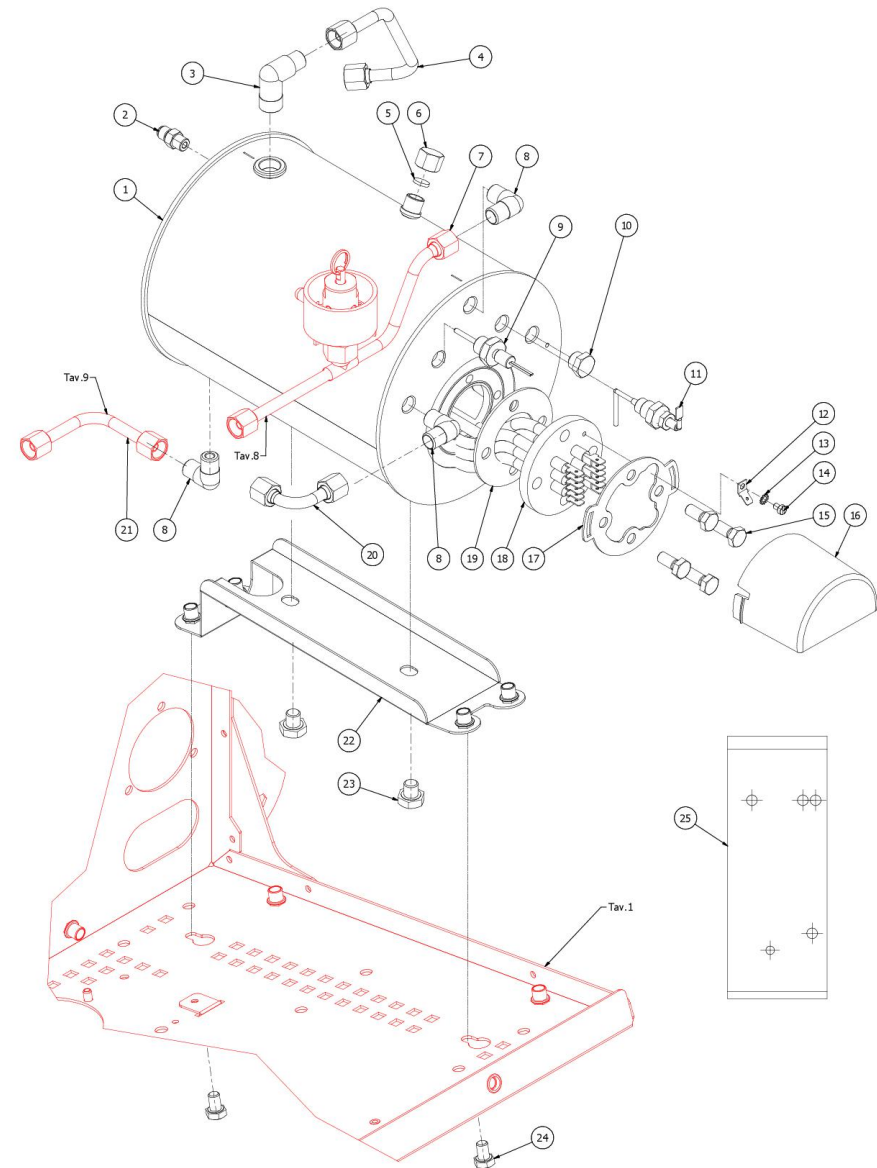

**BEZZERA**

**VICTORIA**

TABLE 6  
VICTORIA

TABLE 7  
VICTORIA

POS	CODE	DESCRIPTION
1	5320530BL	SERVICE BOILER
2	7304502TR	STRAIGHT FITTING 1/8 G OT
3	5301507TR	UNION ELBOW M13X3/8 G BRASS PB FREE
4	5163382LL	STEAM TUBE STEAM/WATER BOILER
5	5163385LL	TUBE SOLENOID WATER/TAP
6	5302014AL	FITTING M13X1/8 G ES15 H23.5
7	7630340	COIL EV.220/230V OLAB 2-3 WAY GR
7	7630342	COIL 240V OLAB 2-3 WAYS BIG
8	7703017	ELECTROPILOT 2 LARGE WAYS
9	7702414.01	EV.2 WAYS OLAB 240V BIG COIL
9	7702320.01	EV.2 WAY 220/230V BIG COIL
10	5192311	PESCANTE D6X1 L=120 PTFE
11	5163384LL	TUBE BOILER/SOLENOID WATER
12	5163386LL	TUBE BOILER/SECURITY VALVE/SOLENOID
13	5301506TR	UNION ELBOW M13X1/4
14	7666008	PROBE X THERMOPID AISI316 D3
15	5226405AL	PLUG 1/4 G ES16 H13 OT57USA
16	5973131LL	ASSY PROBE MAX LEVEL ARCADIA
17	7615003	FASTON 45° HOLE D4.3
18	7814001	WASHER D4 DIN 6798A A2
19	7826212	SCREW TCI M4X6 UNI 6107 OT
20	7816423	SCREW TE M8X18 UNI5739 A2
21	5373109	COVER HEATING ELEMENT CONTACTS
22	5058478	SUPPORT COVER HEATING ELEMENT CONTACTS
23	5722255AL	HEATING ELEMENT COPPER 220/240V
23	5722258AL	HEATING ELEMENT 220/240V 3400/3800W
24	5492006	GASKET D76 X 39 X 2 ASBESTOS FREE
25	5163383LL	TUBE L/A
26	5163388LL	TUBE BOILER/DRAIN SOLENOID
27	5038455LL	SERVICE BOILER SUPPORT W/COMPASSES