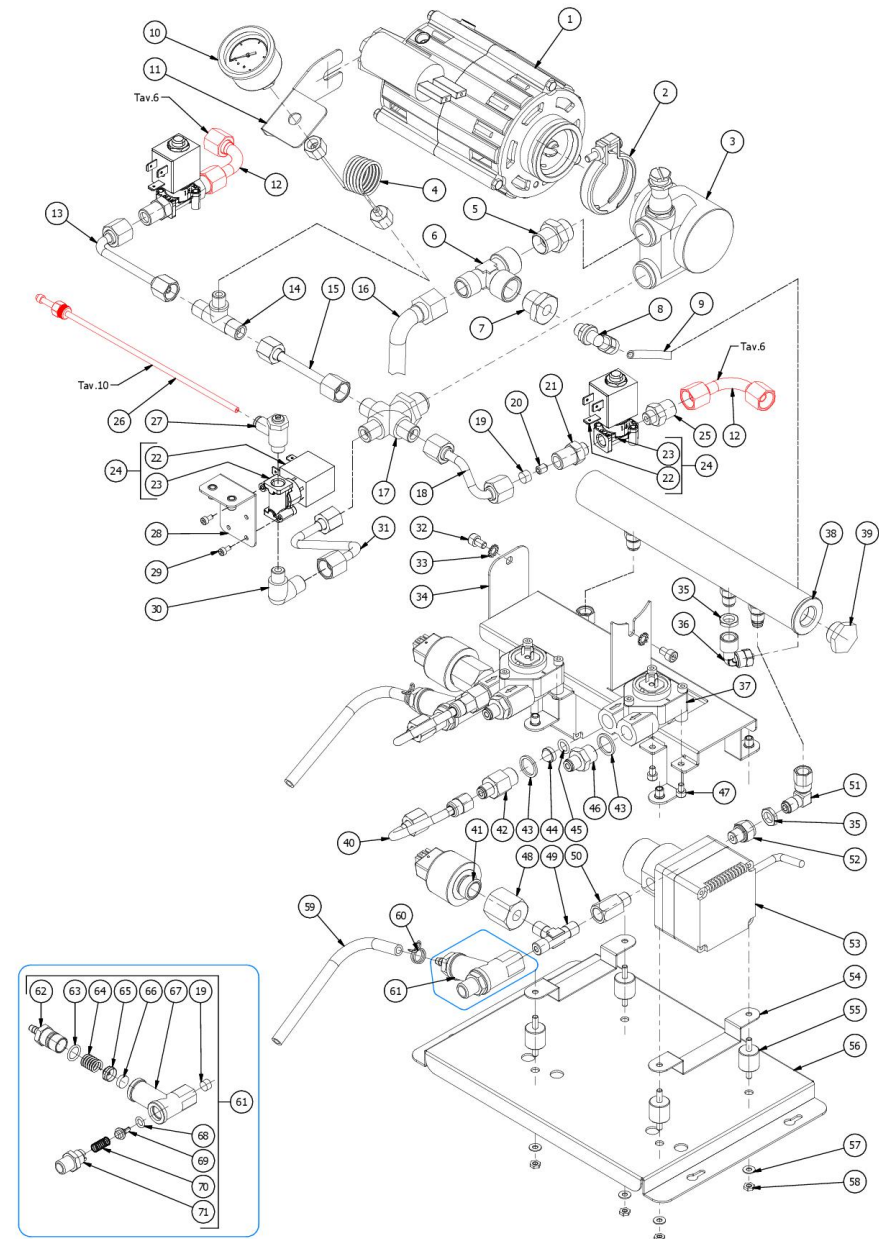

TABLE 11
VICTORIA

POS	CODE	DESCRIPTION
59	5194549	HOSE Ø 8x5 SILICONE L=350
60	7611516	CLAMP 10086
61	5965212.01AL	ASSY OPV ADJUST. 9/12 BAR
62	5302077AL	FITTING PORT.M14X1 OTXTUBO6X4 OT57U
63	7496052	OR GASKET 114 VITON
64	5471539	CALIBRATED SPRING D.1,6
65	5224620AL	GASKET-HOLDER ES.12X6.8 OT57USA
66	5493042	GASKET D.11X3
67	5283053TP	SURPRESSION VALVE BODY
68	7496018	OR GASKET 105
69	5224615AL	GASKET-HOLDER SURP.VALVE OT57USA
70	5471505	CALIBRATED SPRING D0.45 H22 AISI302
71	5302017AL	FITTING M12 ES16 H26.5 OT57USA

TABLE 11
VICTORIA