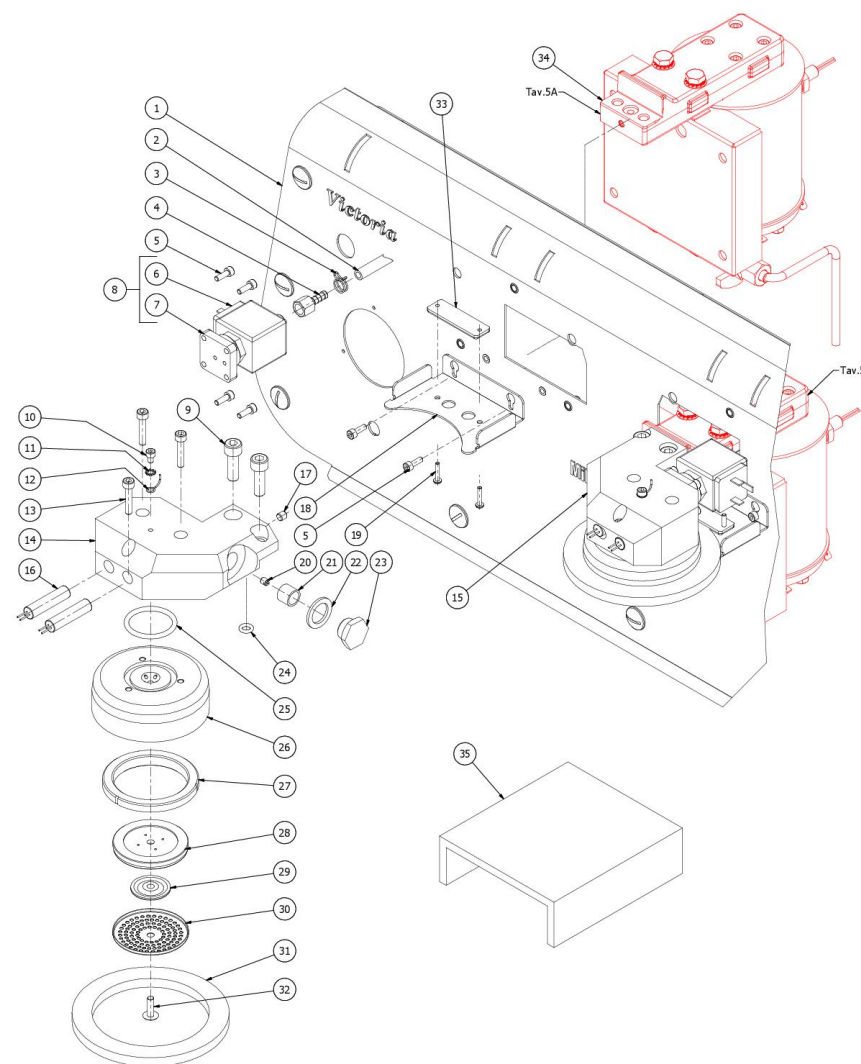

**BEZZERA****VICTORIA**

TABLE 4A - (from 15/01/2020 )  
VICTORIA

TABLE 4 - (up to 14/01/2020)  
VICTORIA

POS	CODE	DESCRIPTION
1	5094910LL	FRONTAL WORK W/COMPASSES W/LABEL
2	5194552	HOSE Ø 8x5 SILICONE L=500 1GR
3	7611516	CLAMP 10086
4	5370313	GROUP E.VALVE DRAIN RUBBER HOLDER
5	7816002	SCREW TCEI M4X12 UNI 5931 A2
6	7630347	COIL EV.220-240V
7	7703021	ELECTROPILOT SIRAI 3 WAYS
8	7702324	SOLENOID VALVE 3 WAY SIRAI 220-240V
9	7816015	SCREW TCEI M8X25 UNI 5931 A2
10	7816017	SCREW TCEI M4X6
11	7814001	WASHER D4 DIN 6798A A2
12	7666003	PROBE RING FOR PID
13	7816021	SCREW TCEI M5X25 UNI 5931 A2
14	5283064TP	LEFT BODY GROUP DELIVERY
15	5283065TP	RIGHT BODY GROUP DELIVERY
16	5963182	ASSY HEATING ELEMENT DOUBLE
18	5058488LW	INFERIOR COVER
19	7809811	PLASTIC SCREW TCI M3X16 DIN85
20	5223024	JET M5X5 HOLE D0.8 OT
21	5471002	FILTER D13.5 H11 AISI 304
22	5492022	GASKET D25 X 17 X 2 ASBESTOS FREE
23	5226403AL	PLUG 3/8 G H13 ES22 OT57USA
25	7496004.01	GASKET OR 139 VITON FDA
26	5280505TW-AL	COUPLING RING D88.5X29.3 DENICROMAL
27	7493008	CONICAL GASKET H9.3 NBR 90SH PEROS.
28	5285512AL	SHOWER-HOLDER FOR DIFFUSION
29	5285513AL	DIFFUSOR
30	5470515.01	SHOWER D57
31	5493055	COUPLING RING EXTERIOR GASKET
32	7809903	SCREWS POLIERS M5X16 A4 AISI316

TABLE 4 - (up to 14/01/2020)  
VICTORIA

**BEZZERA****VICTORIA**

TABLE 4 - (up to 14/01/2020)

VICTORIA

POS	CODE	DESCRIPTION
33	7663623	WHITE LED 12V
34	5283063TP	BACK BODY GROUP DELIVERY
35	9991023	GROUP DELIVERY COVER