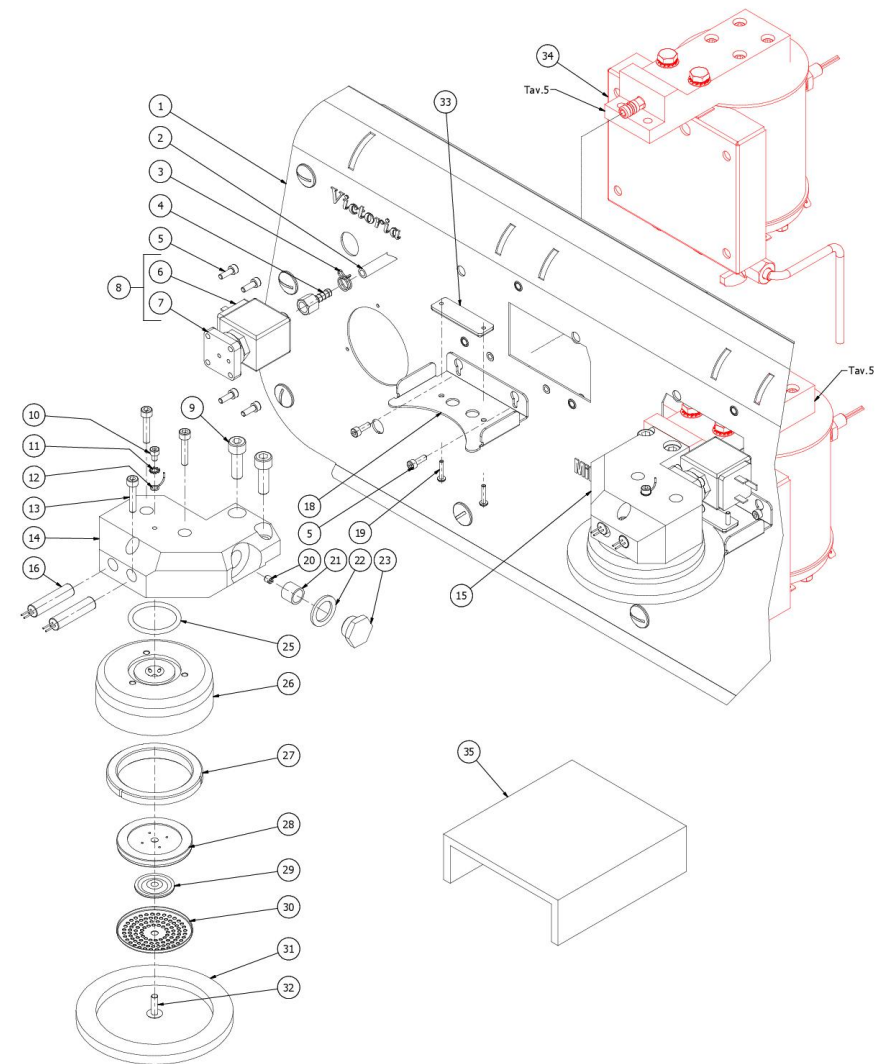

**BEZZERA****VICTORIA**

TABLE 4A - (from 15/01/2020 )  
VICTORIA

TABLE 4 - (up to 14/01/2020)  
VICTORIA

POS	CODE	DESCRIPTION
1	5094910LL	FRONTAL WORK W/COMPASSES W/LABEL
2	5194552	HOSE Ø 8x5 SILICONE L=500 1GR
3	7611516	CLAMP 10086
4	5370313	GROUP E.VALVE DRAIN RUBBER HOLDER
5	7816002	SCREW TCEI M4X12 UNI 5931 A2
6	7630347	COIL EV.220-240V
7	7703021	ELECTROPILOT SIRAI 3 WAYS
8	7702324	SOLENOID VALVE 3 WAY SIRAI 220-240V
9	7816015	SCREW TCEI M8X25 UNI 5931 A2
10	7816017	SCREW TCEI M4X6
11	7814001	WASHER D4 DIN 6798A A2
12	7666003	PROBE RING FOR PID
13	7816021	SCREW TCEI M5X25 UNI 5931 A2
14	5283064TP	LEFT BODY GROUP DELIVERY
15	5283065TP	RIGHT BODY GROUP DELIVERY
16	5963182	ASSY HEATING ELEMENT DOUBLE
18	5058488LW	INFERIOR COVER
19	7809811	PLASTIC SCREW TCI M3X16 DIN85
20	5223024	JET M5X5 HOLE D0.8 OT
21	5471002	FILTER D13.5 H11 AISI 304
22	5492022	GASKET D25 X 17 X 2 ASBESTOS FREE
23	5226403AL	PLUG 3/8 G H13 ES22 OT57USA
25	7496004.01	GASKET OR 139 VITON FDA
26	5280505TW-AL	COUPLING RING D88.5X29.3 DENICROMAL
27	7493008	CONICAL GASKET H9.3 NBR 90SH PEROS.
28	5285512AL	SHOWER-HOLDER FOR DIFFUSION
29	5285513AL	DIFFUSOR
30	5470515.01	SHOWER D57
31	5493055	COUPLING RING EXTERIOR GASKET
32	7809903	SCREWS POLIERS M5X16 A4 AISI316

TABLE 4 - (up to 14/01/2020)  
VICTORIA

**BEZZERA****VICTORIA**

TABLE 4 - (up to 14/01/2020)

VICTORIA

POS	CODE	DESCRIPTION
33	7663623	WHITE LED 12V
34	5283063TP	BACK BODY GROUP DELIVERY
35	9991023	GROUP DELIVERY COVER