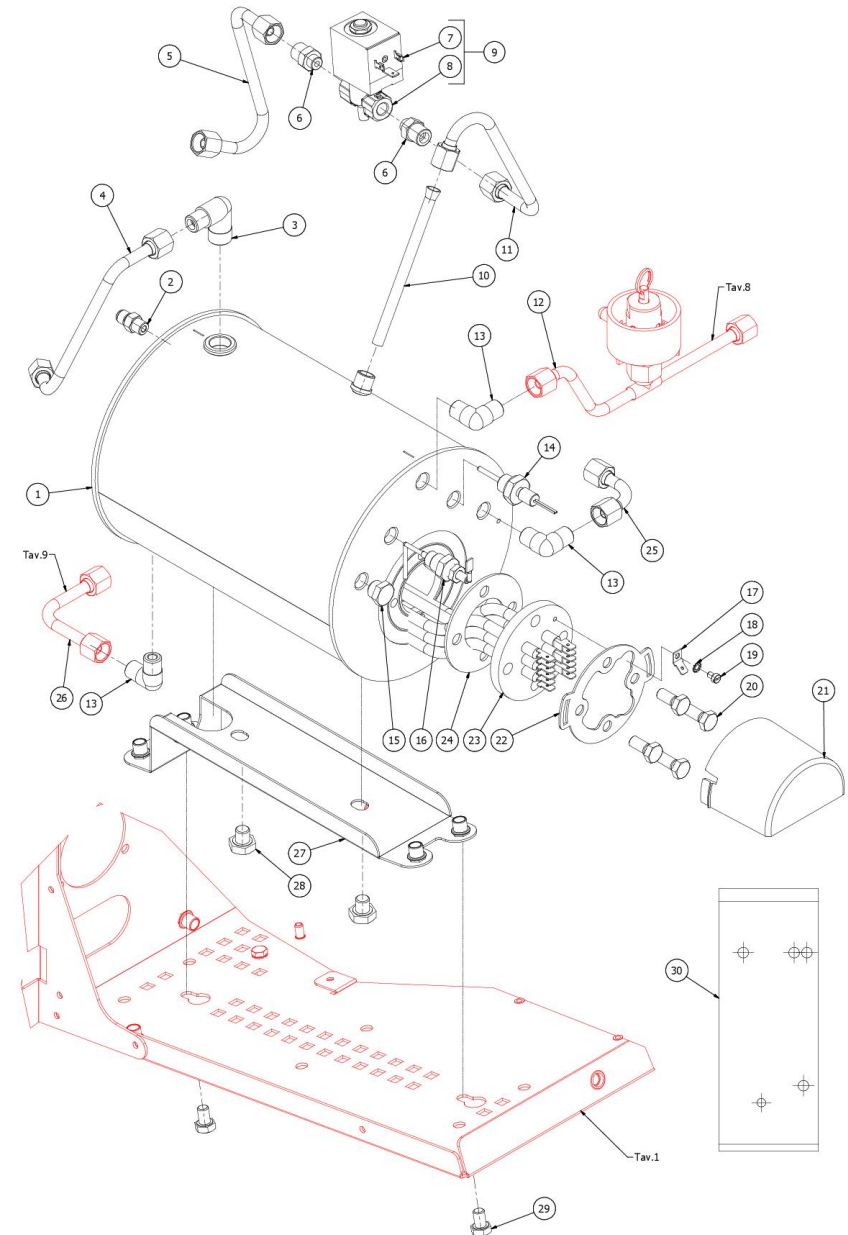

TABLE 7
VICTORIA

POS	CODE	DESCRIPTION
1	5320530BL	SERVICE BOILER
2	7304502TR	STRAIGHT FITTING 1/8 G OT
3	5301507TR	UNION ELBOW M13X3/8 G BRASS PB FREE
4	5163382LL	STEAM TUBE STEAM/WATER BOILER
5	5163385LL	TUBE SOLENOID WATER/TAP
6	5302014AL	FITTING M13X1/8 G ES15 H23.5
7	7630340	COIL EV.220/230V OLAB 2-3 WAY GR
7	7630342	COIL 240V OLAB 2-3 WAYS BIG
8	7703017	ELECTROPILOT 2 LARGE WAYS
9	7702414.01	EV.2 WAYS OLAB 240V BIG COIL
9	7702320.01	EV.2 WAY 220/230V BIG COIL
10	5192311	PESCANTE D6X1 L=120 PTFE
11	5163384LL	TUBE BOILER/SOLENOID WATER
12	5163386LL	TUBE BOILER/SECURITY VALVE/SOLENOID
13	5301506TR	UNION ELBOW M13X1/4
14	7666008	PROBE X THERMOPID AISI316 D3
15	5226405AL	PLUG 1/4 G ES16 H13 OT57USA
16	5973131LL	ASSY PROBE MAX LEVEL ARCADIA
17	7615003	FASTON 45° HOLE D4.3
18	7814001	WASHER D4 DIN 6798A A2
19	7826212	SCREW TCI M4X6 UNI 6107 OT
20	7816423	SCREW TE M8X18 UNI5739 A2
21	5373109	COVER HEATING ELEMENT CONTACTS
22	5058478	SUPPORT COVER HEATING ELEMENT CONTACTS
23	5722255AL	HEATING ELEMENT COPPER 220/240V
23	5722258AL	HEATING ELEMENT 220/240V 3400/3800W
24	5492006	GASKET D76 X 39 X 2 ASBESTOS FREE
25	5163383LL	TUBE L/A
26	5163388LL	TUBE BOILER/DRAIN SOLENOID
27	5038455LL	SERVICE BOILER SUPPORT W/COMPASSES

TABLE 7
VICTORIA